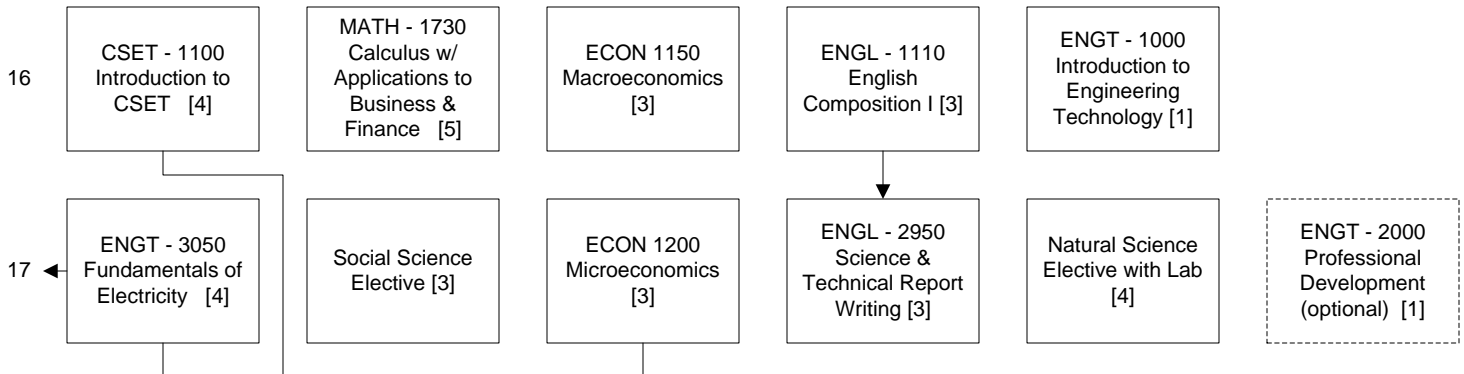

Information Technology Flow Chart - Full Time

(Effective Fall 2018)

FRESHMAN

SOPHOMORE

JUNIOR

SENIOR