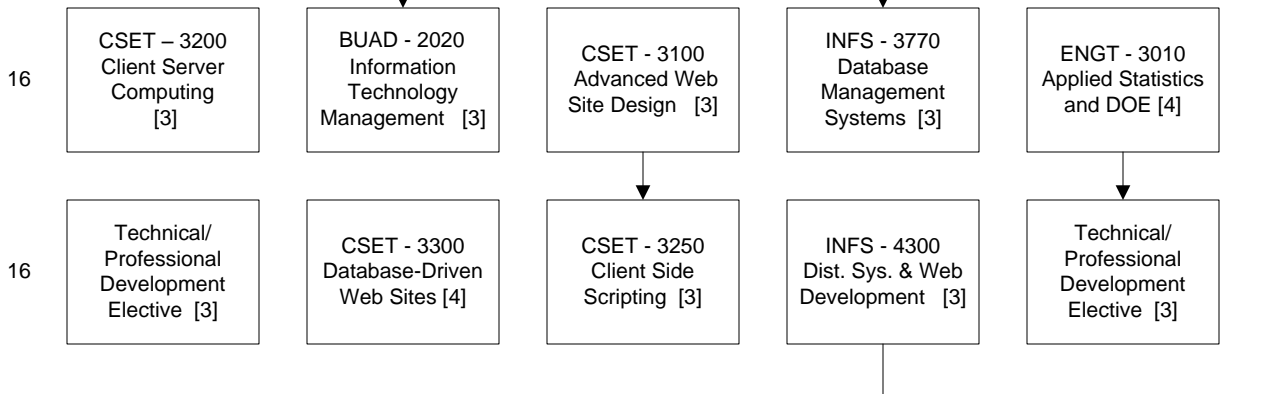

Information Technology Flow Chart - Full Time

(Effective Fall 2018)

FRESHMAN

SOPHOMORE

JUNIOR

SENIOR