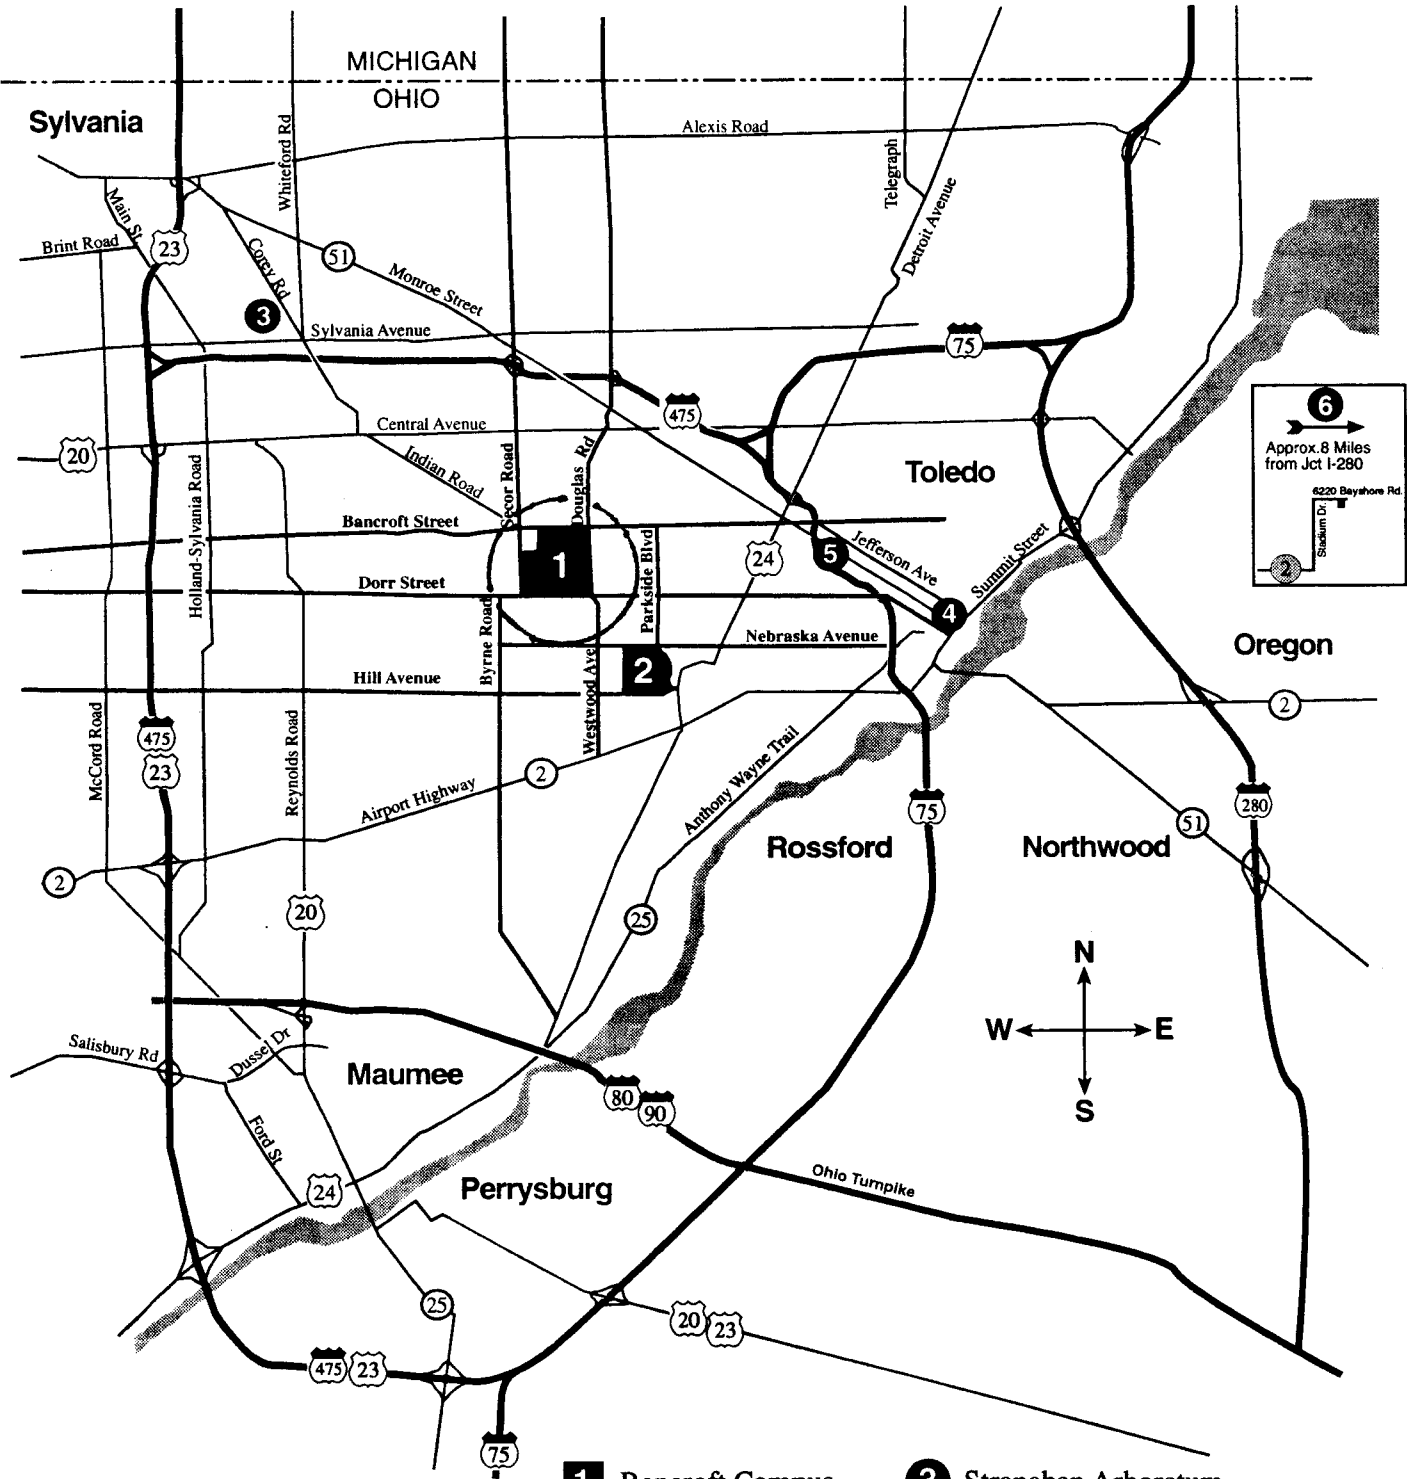

# The University of Toledo Campuses Map

- 1** Bancroft Campus
- 2** Scott Park Campus
- 3** Stranahan Arboretum
- 4** SeaGate Campus
- 5** Museum of Art Campus  
Center for the Visual Arts
- 6** Lake Erie Research Center