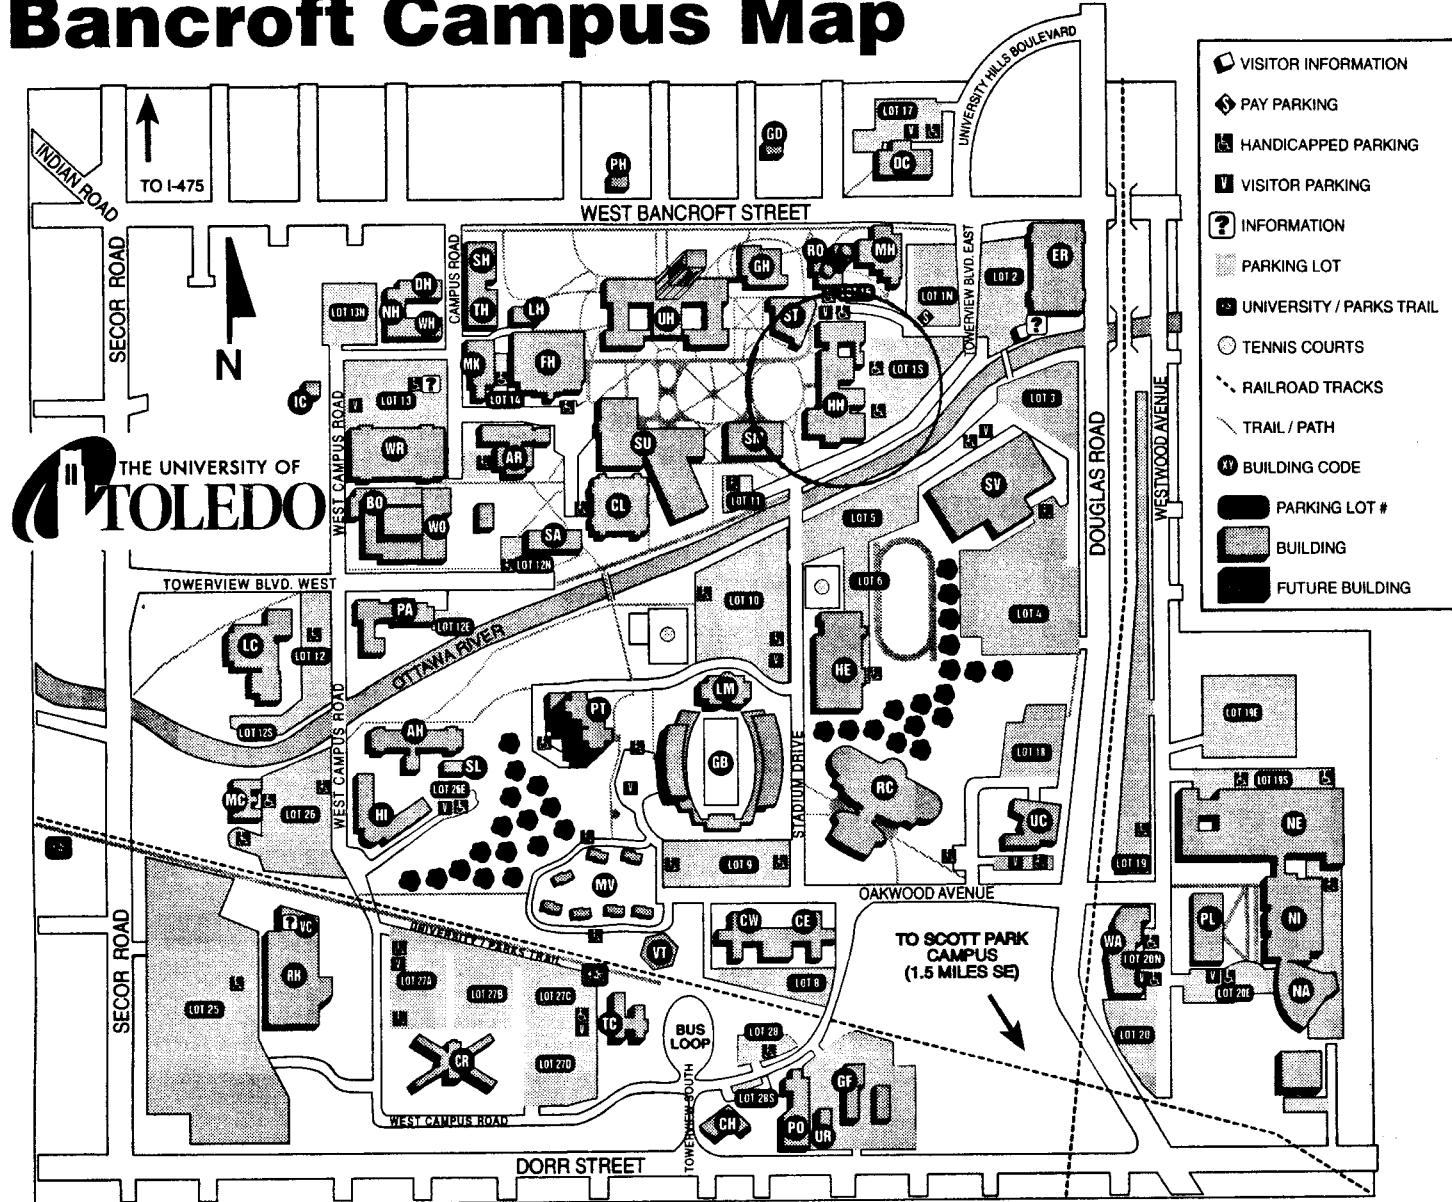

Bancroft Campus Map

Building Directory

- | | | |
|---|--------------------------------------|--|
| AH Academic House | IC Interfaith Center | RO Ritter Astrophysical Research Center |
| AR Army ROTC Center | LC Law Center | SA Student Classroom Annex |
| BO Bowman-Oddy Laboratories | LH Libbey Hall | SH Scott Hall |
| CE Carter Hall East | LM Larimer Athletic Complex | SL Sullivan Hall |
| CH Child Care Center | MC Student Medical Center | SM Snyder Memorial Building |
| CL Carlson Library | MH McMaster Hall | ST Stranahan Hall |
| CR Crossings, The | MK MacKinnon Hall | SU Student Union |
| CW Carter Hall West | MV James D. McComas Village | SV John F. Savage Hall |
| DC Driscoll Alumni Center | NA Nitschke Auditorium | TC Transportation Center |
| DH Dowd Hall | NE North Engineering Building | TH Tucker Hall |
| ER East Parking Ramp | NH Nash Hall | UC University Computer Center |
| FH Memorial Field House | NI Nitschke Hall | UH University Hall |
| GB Glass Bowl Stadium | PA Center for Performing Arts | UR University Recycling Building |
| GD Goddard House | PH Peterson House | VC Visitors Center |
| GF Grounds and Fleet Services Building | PL Palmer Hall | VT Varsity 'T' Pavilion |
| GH Gillham Hall | PO Plant Operations | WA Westwood Annex |
| HE Health Education Center | PT Parks Tower | WH White Hall |
| HH Health and Human Services | RC Student Recreation Center | WO Wolfe Hall |
| HI Frank E. and Nancy Horton International House | RH Rocket Hall | WR West Parking Ramp |
| | RH Rocket Hall | |