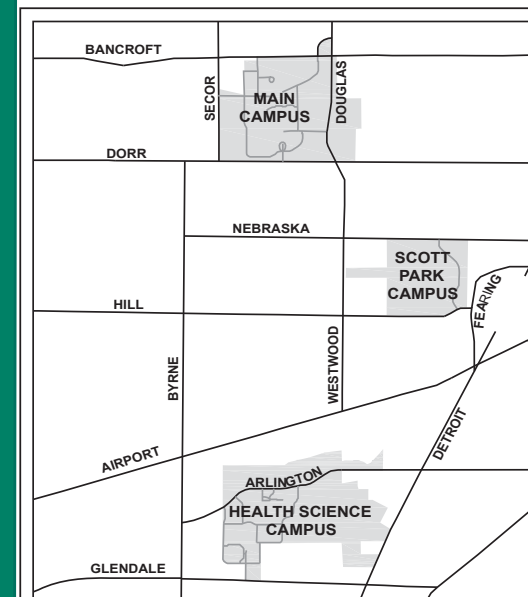

To Health Science Campus (3.5 mi) via Byrne Road

To Scott Park Campus (1.5 mi) via Westwood Avenue