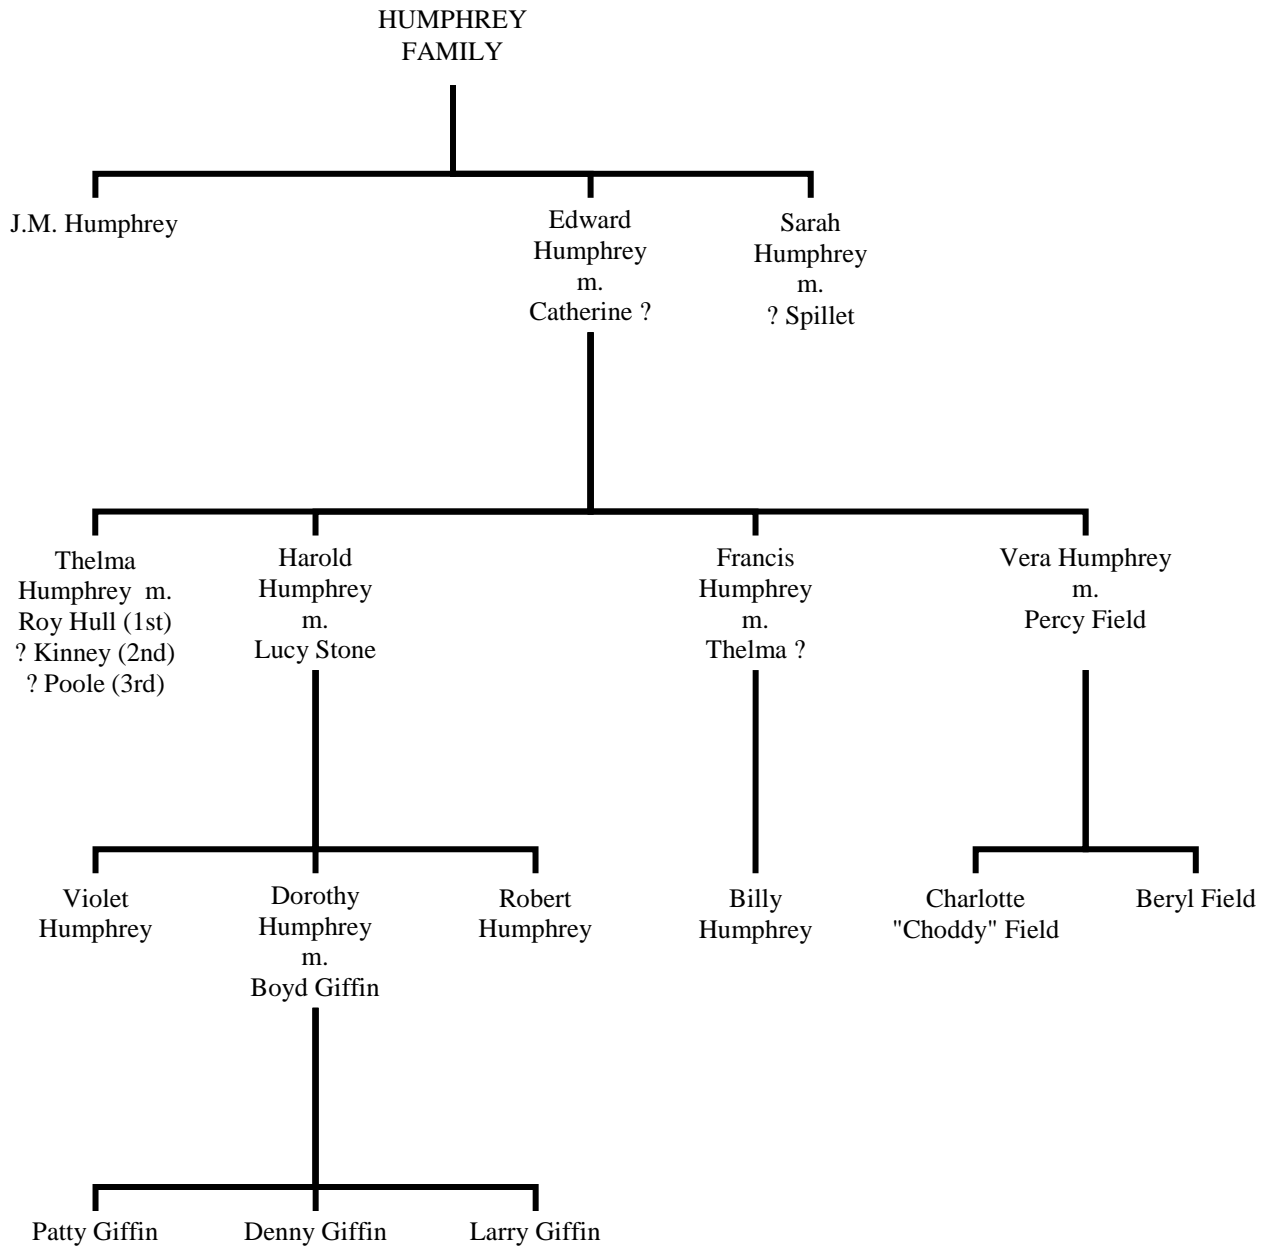

**Access:** open

**Collection Summary:** Collection consists of scrapbooks documenting five generations of these families in mostly photographs, obituaries, newspaper clippings, and greeting cards.

**Subjects:** [Social Life and Customs](#)

**Completed by:** Kim Brownlee, June 2002; last updated: June 2014

**Humphrey/Stone/Giffin Family  
Records, 1894-1996**

**Family trees**

**Humphrey/Stone/Giffin Family  
Records, 1894-1996**

**Humphrey/Stone/Giffin Family  
Records, 1894-1996**

**Scope and Content Note**

This collection consists of the contents of three scrapbooks that document the Humphrey/Stone/Giffin family through five generations. It covers approximately 100 years-- from about 1894 to 1996. The vast majority of the items in this collection are photographs. Of particular interest are the photograph of "Grandpa Humphrey" in his KKK uniform, and the photograph of Harold Humphrey with a fob made of shrapnel that had been taken from his head during World War I. Other items found in the collection include obituaries, newspaper clippings, greeting cards, and "Grandpa Stone's" union ribbon from the Carriage & Wagonworkers Local No. 70.