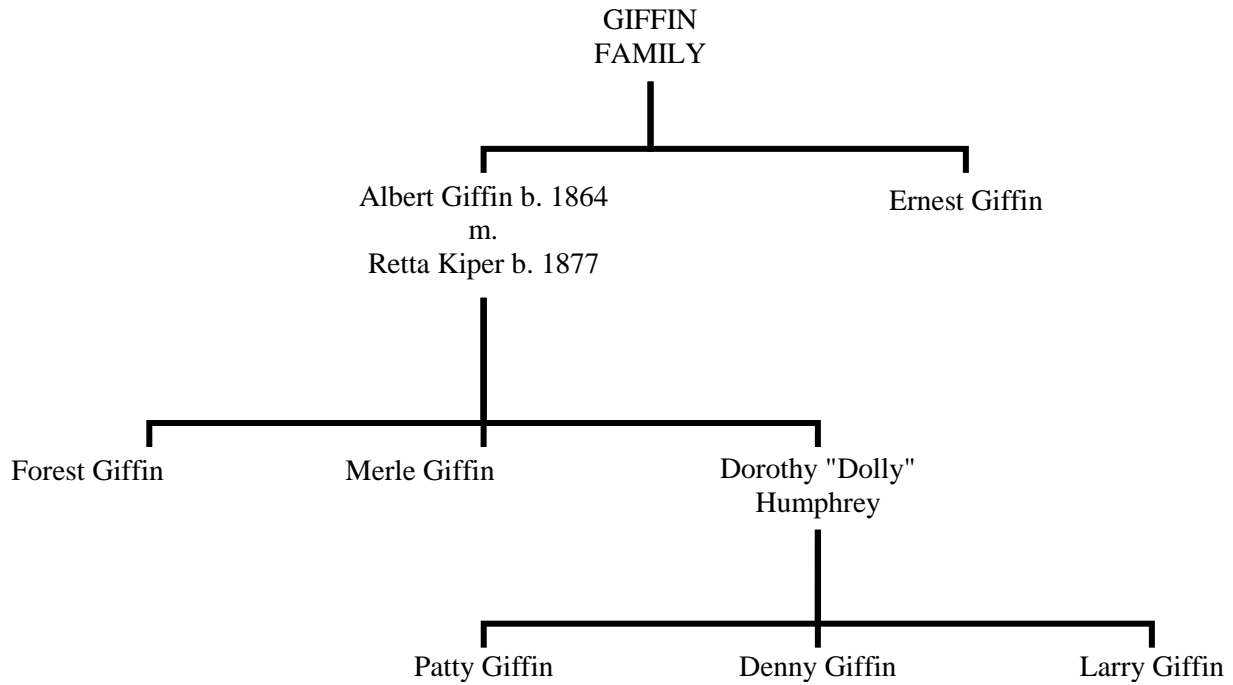

**Completed by:** Kim Brownlee, June 2002; last updated: June 2014

**Humphrey/Stone/Giffin Family  
Records, 1894-1996**

**Family trees**

**Humphrey/Stone/Giffin Family  
Records, 1894-1996**

**Humphrey/Stone/Giffin Family  
Records, 1894-1996**

**Scope and Content Note**

This collection consists of the contents of three scrapbooks that document the Humphrey/Stone/Giffin family through five generations. It covers approximately 100 years-- from about 1894 to 1996. The vast majority of the items in this collection are photographs. Of particular interest are the photograph of "Grandpa Humphrey" in his KKK uniform, and the photograph of Harold Humphrey with a fob made of shrapnel that had been taken from his head during World War I. Other items found in the collection include obituaries, newspaper clippings, greeting cards, and "Grandpa Stone's" union ribbon from the Carriage & Wagonworkers Local No. 70.