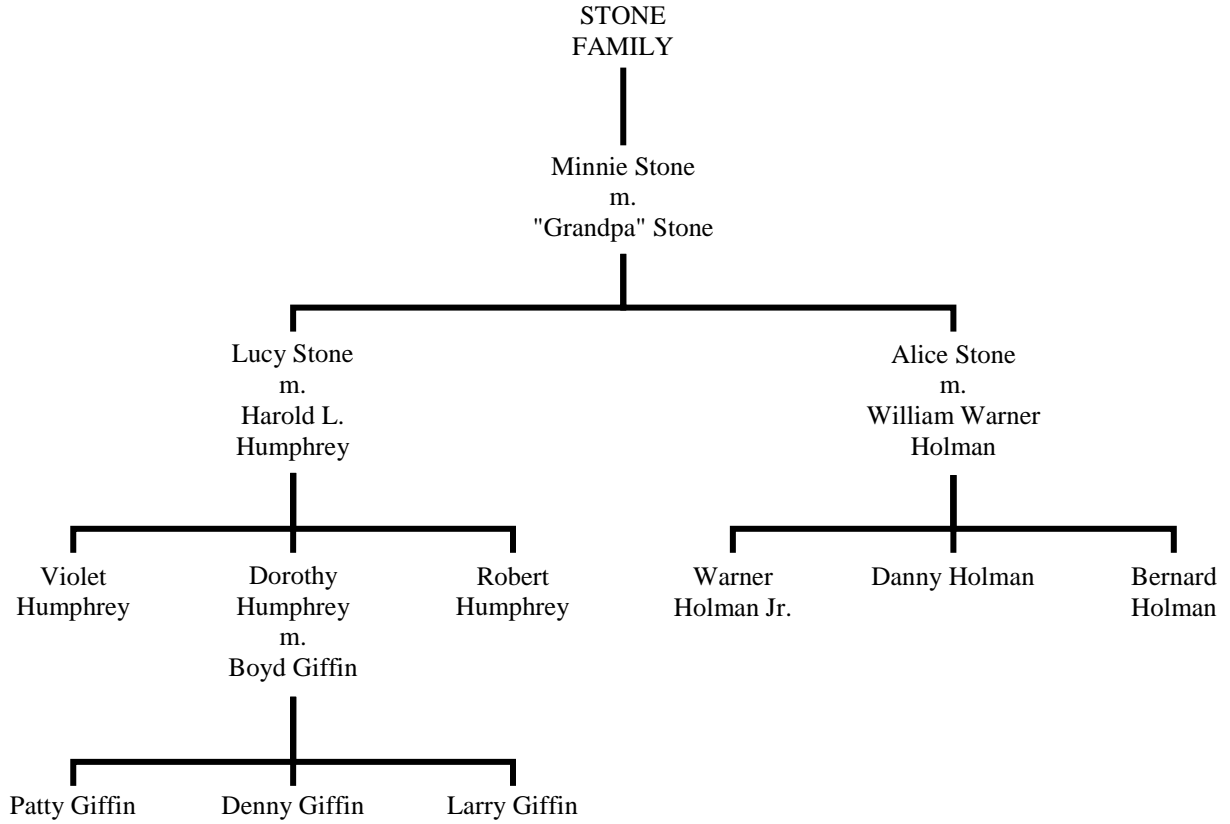

**Completed by:** Kim Brownlee, June 2002; last updated: June 2014

**Humphrey/Stone/Giffin Family  
Records, 1894-1996**

**Family trees**

**Humphrey/Stone/Giffin Family  
Records, 1894-1996**

**Humphrey/Stone/Giffin Family  
Records, 1894-1996**

**Scope and Content Note**

This collection consists of the contents of three scrapbooks that document the Humphrey/Stone/Giffin family through five generations. It covers approximately 100 years-- from about 1894 to 1996. The vast majority of the items in this collection are photographs. Of particular interest are the photograph of "Grandpa Humphrey" in his KKK uniform, and the photograph of Harold Humphrey with a fob made of shrapnel that had been taken from his head during World War I. Other items found in the collection include obituaries, newspaper clippings, greeting cards, and "Grandpa Stone's" union ribbon from the Carriage & Wagonworkers Local No. 70.

**Humphrey/Stone/Giffin Family  
Records, 1894-1996**

- (7) Dot & Lucy 1957  
Virginia Ray, Aunt Isabel, & Aunt Dorothy, Easter 1918
- 1 8 Minnie Stone  
William Warner Holman
- 1 9 Minnie Stone  
unidentified white dog
- 1 10 Lucy Stone Humphrey  
Alice Stone Holman
- 1 11 Alice Stone Holman, age 20
- 1 12 Alice Stone Holman  
Minnie Stone
- 1 13 "Dad," Perc (Percy W. Field), Warner (Holman), "Mom," Vera (Stone  
Field), Alice (Stone Holman), me, "Choddy" (Charlotte) & Beryl  
(Field), Warner Jr. (Holman)  
Dorothy "Dolly" Humphrey (various)  
Thelma Humphrey (Hull, Kinney, Poole) & Dolly Humphrey
- 1 14 Dorothy Humphrey (various)  
Dorothy, Charlotte, & Beryl
- 1 15 Dorothy Humphrey (various)  
Dorothy & friend  
Marion, Pearl, "Mother," Violet, Bobby, Harry, Lucile, Dorothy
- 1 16 Lu & "Mom"  
"Uncle Jim" (Grandpa Ed Humphrey's brother) & Dolly Humphrey  
Dorothy & Thelma  
Dorothy Humphrey  
Maplewood Ave. home  
Charlotte Field  
Alice (Stone) Holman
- 1 17 Lucy, Charlotte, & Vera about 1927  
"Choddy" (Charlotte)  
United Brethren Church