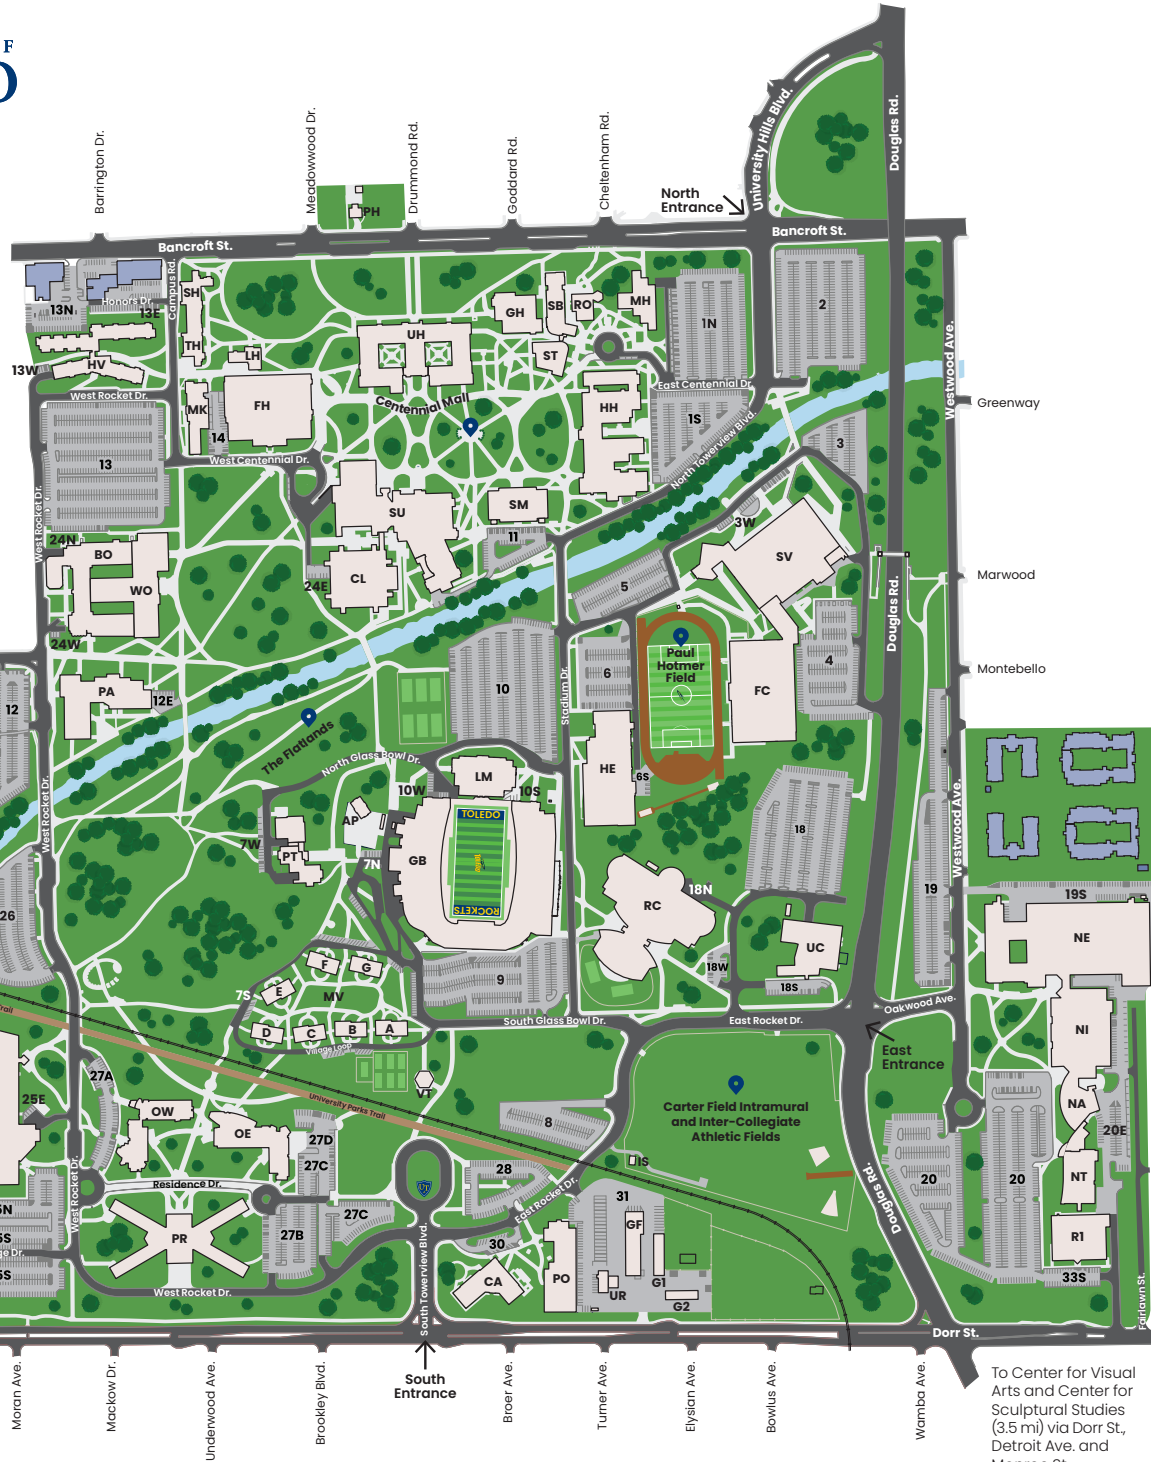

Main Campus
2801 West Bancroft St.
Toledo, OH 43606

1

2

3

4

5

West Entrance

To Wildwood Preserve Metropark

To The Center for Alumni and Donor Engagement (1.8 mi) via Dorr St.

To Health Science Campus (3.5 mi) via Dorr St., Byrne Rd. and Arlington Ave.

A

B

C

D

E

F

BUILDING DIRECTORY

AP	Koester Alumni Pavilion	C3
BO	Bowman-Oddy Laboratories	B2
CA	Center for Administrative Support	C5
CL	Carlson Library	C2
FC	Fetterman Training Center	D3
FH	Memorial Field House	C2
GB	Glass Bowl Stadium	C3
GF	Grounds and Fleet Services	D5
GH	Gillham Hall	D1
HC	University Health Center	A3
HE	Health Education Center	D3
HH	Health and Human Services	D2
HV	Honors Academic Village	B1
IS	Intramural Storage	D4
LC	Law Center	A3
LH	Libbey Hall	C1
LM	Larimer Athletic Complex	C3
MH	McMaster Hall	D1
MK	MacKinnon Hall	B2
MV	McComas Village	C4
NA	Nitschke Auditorium	F4
NE	North Engineering	F4
NI	Nitschke Hall	F5
NT	Nitschke Technology Commercialization Complex	F4
OE	Ottawa House East	C4
OW	Ottawa House West	B4
PA	Center for Performing Arts	B3
PH	Peterson House	C1
PO	Plant Operations	D5
PR	Presidents Hall	B5
PS	Public Safety Building	A5
PT	Parks Tower	C3
RI	Research and Technology Complex 1	F5
RC	Student Recreation Center	D4
RH	Rocket Hall	B4
RO	Ritter Astrophysical Research Center	D1
SB	Savage and Associates Business Complex	D1
SH	Scott Hall	B1
SM	Snyder Memorial	D2
ST	Stranahan Hall	D1
SU	Lancelot Thompson Student Union	C2
SV	John F. Savage Arena	E2
TH	Tucker Hall	B1
UC	University Computer Center	E4
UH	University Hall	C1
UR	University Recycling	D5
VT	Varsity 'T' Pavilion	C4
WO	Wolfe Hall	B2

POPULAR CAMPUS DESTINATIONS

Carter Field	D4
Centennial Mall	C1
The Flatlands	C3
Paul Hotmer Field	D3

Scan QR to visit ParkUToledo for parking details and to purchase permits

To Center for Visual Arts and Center for Sculptural Studies (3.5 mi) via Dorr St., Detroit Ave. and Monroe St.