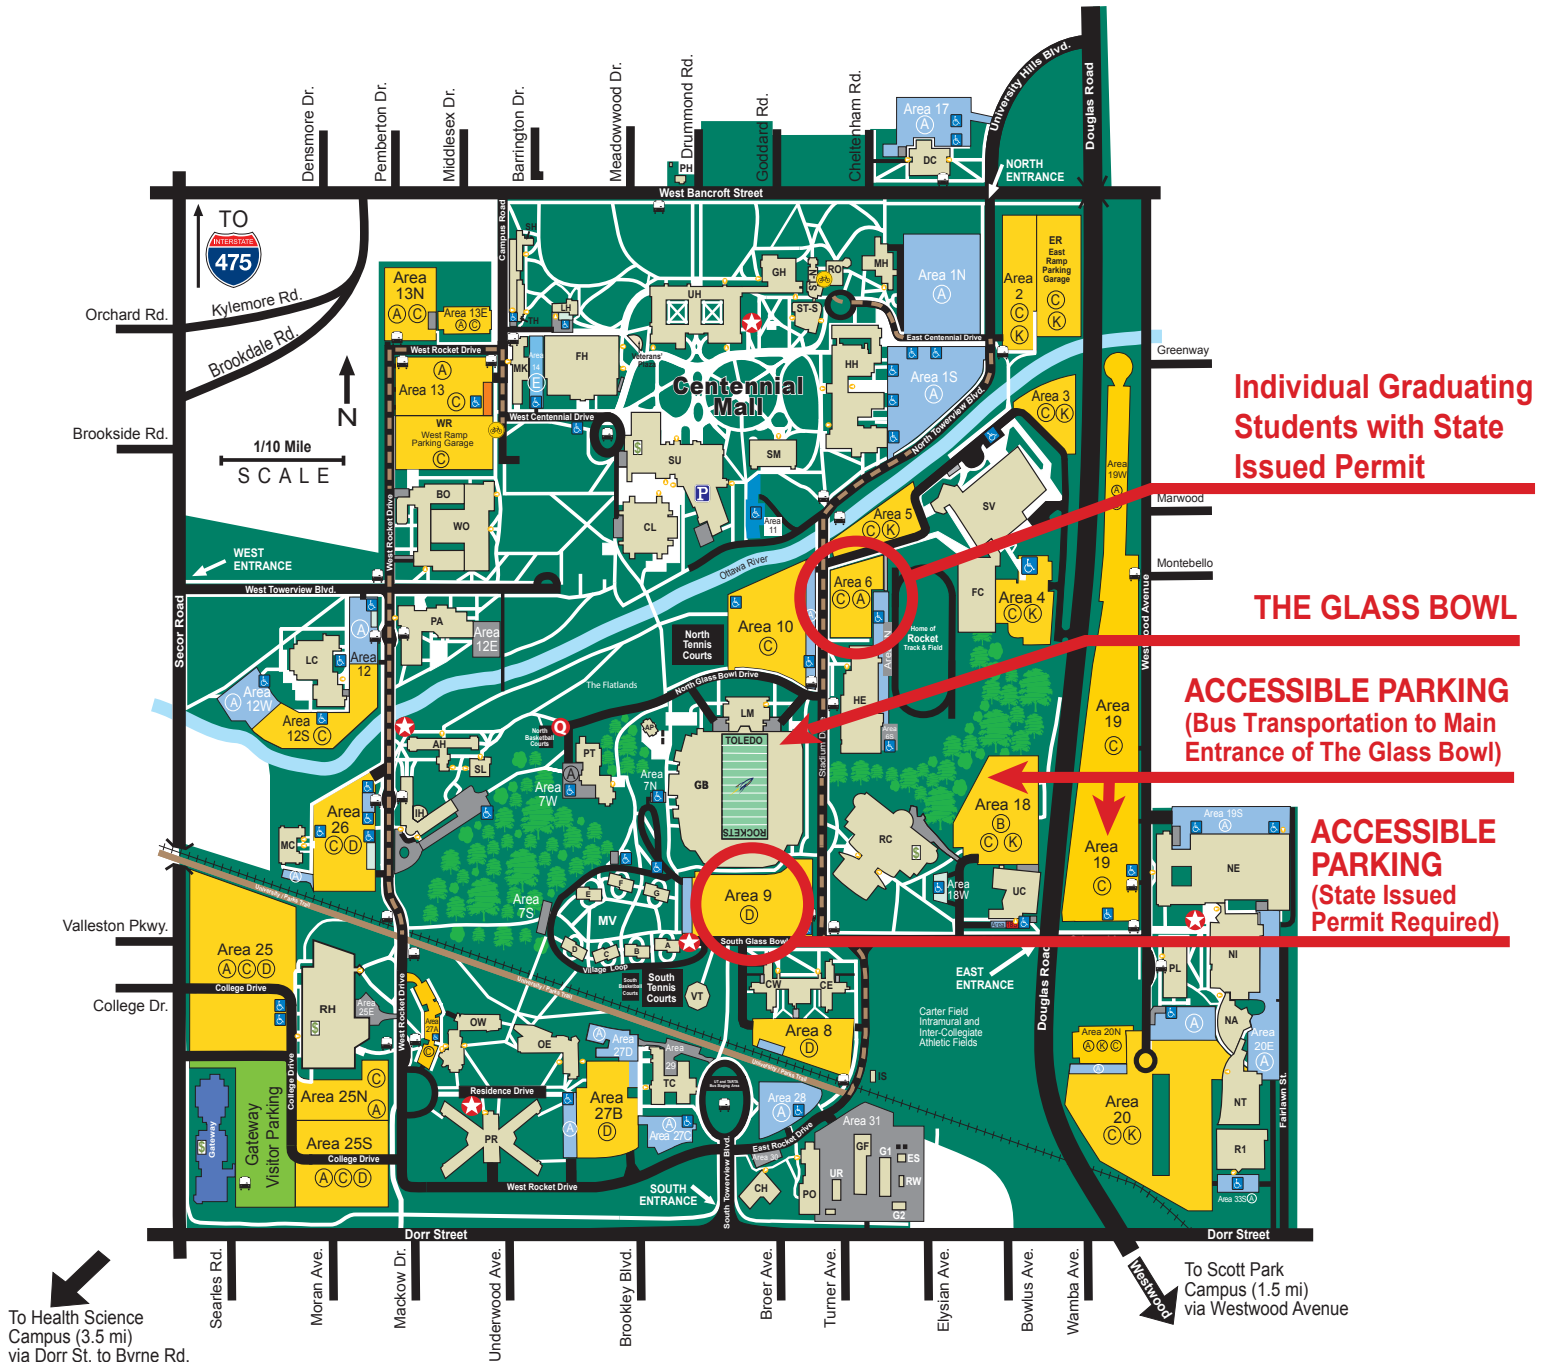

THE UNIVERSITY OF
TOLEDO
1872

SPRING COMMENCEMENT 2020 ACCESSIBLE PARKING

- **Parking Area 9** (until full) – State issued permit required
- **Parking Area 6** - Individual graduating students with state issued permit
- **Parking Areas 18 and 19** – A wheelchair accessible bus will pick up guests and drop off at the Main Entrance of The Glass Bowl. After each ceremony, busses will return guests to Lots 18 and 19. Shuttles will run from 8:30 a.m. until 6:30 p.m.