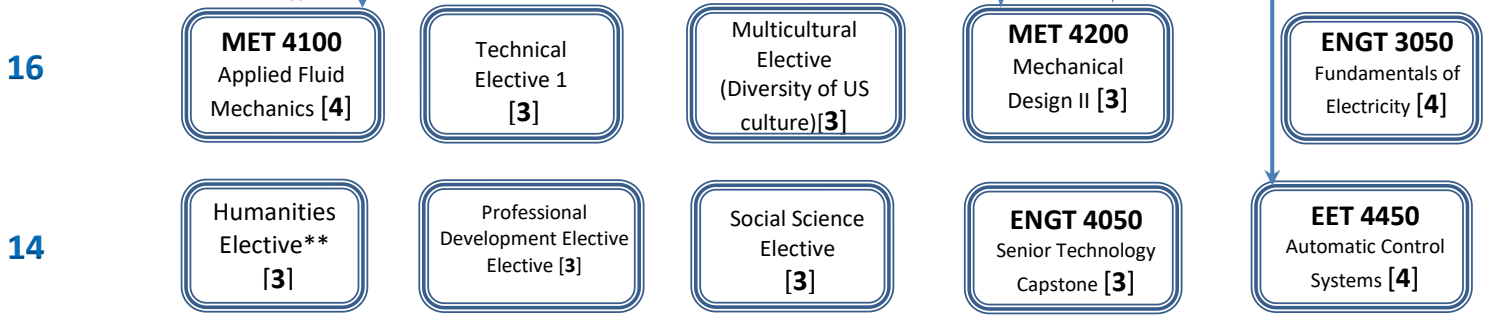

Mechanical Engineering Technology Curriculum

NO CO-OP Plan

FRESHMAN

SOPHOMORE

JUNIOR

SENIOR

** Not necessary if student double dipped

NOTE: All students must have completed a minimum of **128** semester hours of approved coursework in order to graduate, regardless of whether all courses in the above flowchart are credited.