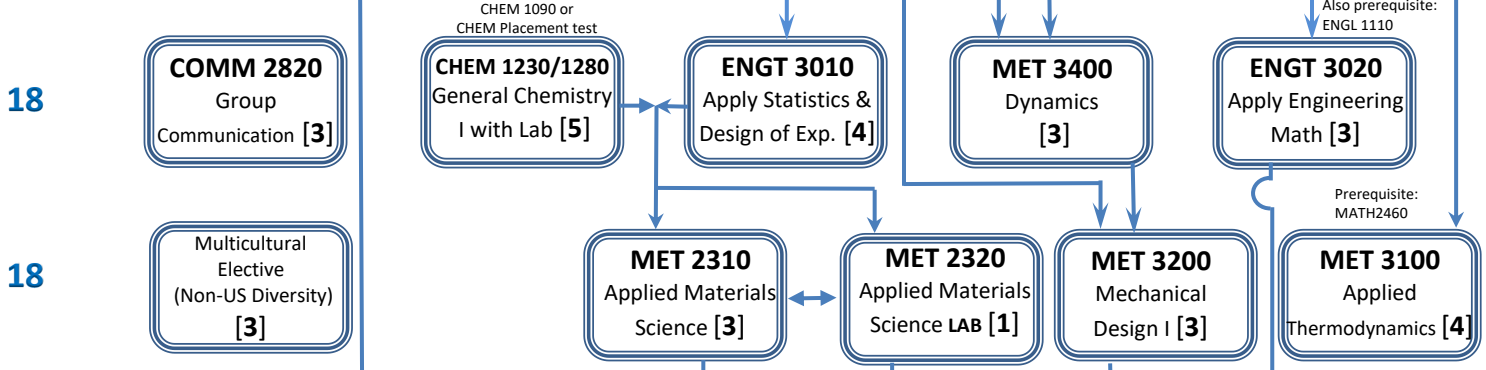

Mechanical Engineering Technology Curriculum

NO CO-OP Plan

FRESHMAN

SOPHOMORE

JUNIOR

SENIOR

** Not necessary if student double dipped

NOTE: All students must have completed a minimum of **128** semester hours of approved coursework in order to graduate, regardless of whether all courses in the above flowchart are credited.