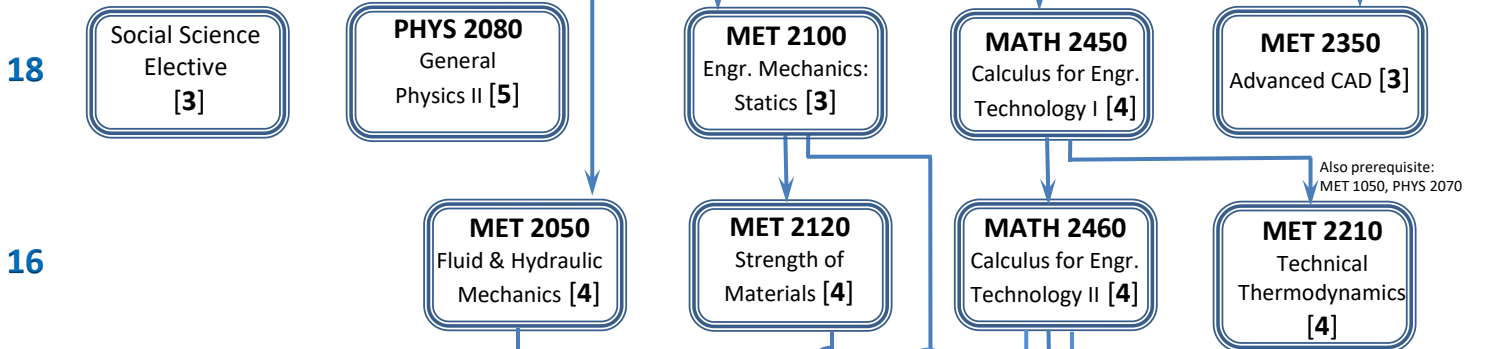

Mechanical Engineering Technology Curriculum

NO CO-OP Plan

FRESHMAN

SOPHOMORE

JUNIOR

SENIOR

** Not necessary if student double dipped

NOTE: All students must have completed a minimum of **128** semester hours of approved coursework in order to graduate, regardless of whether all courses in the above flowchart are credited.