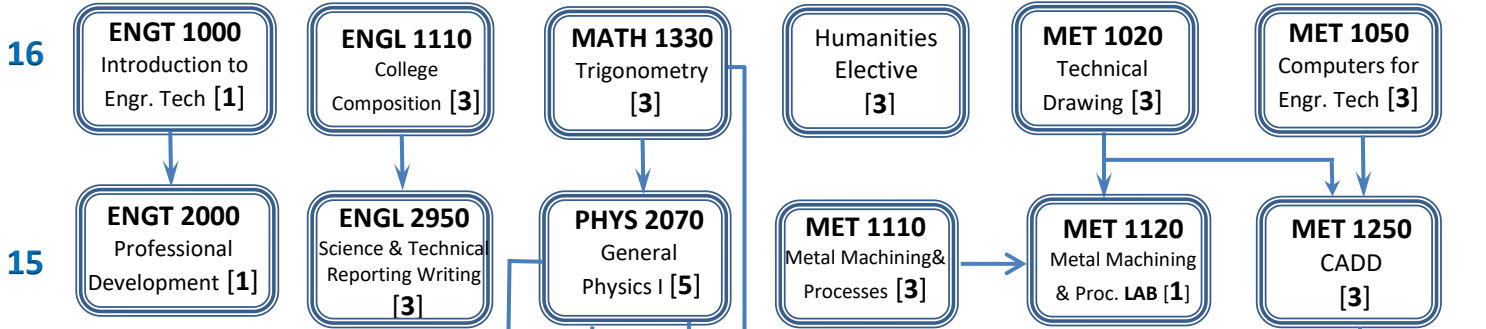

Mechanical Engineering Technology Curriculum

NO CO-OP Plan

FRESHMAN

SOPHOMORE

JUNIOR

SENIOR

** Not necessary if student double dipped

NOTE: All students must have completed a minimum of **128** semester hours of approved coursework in order to graduate, regardless of whether all courses in the above flowchart are credited.