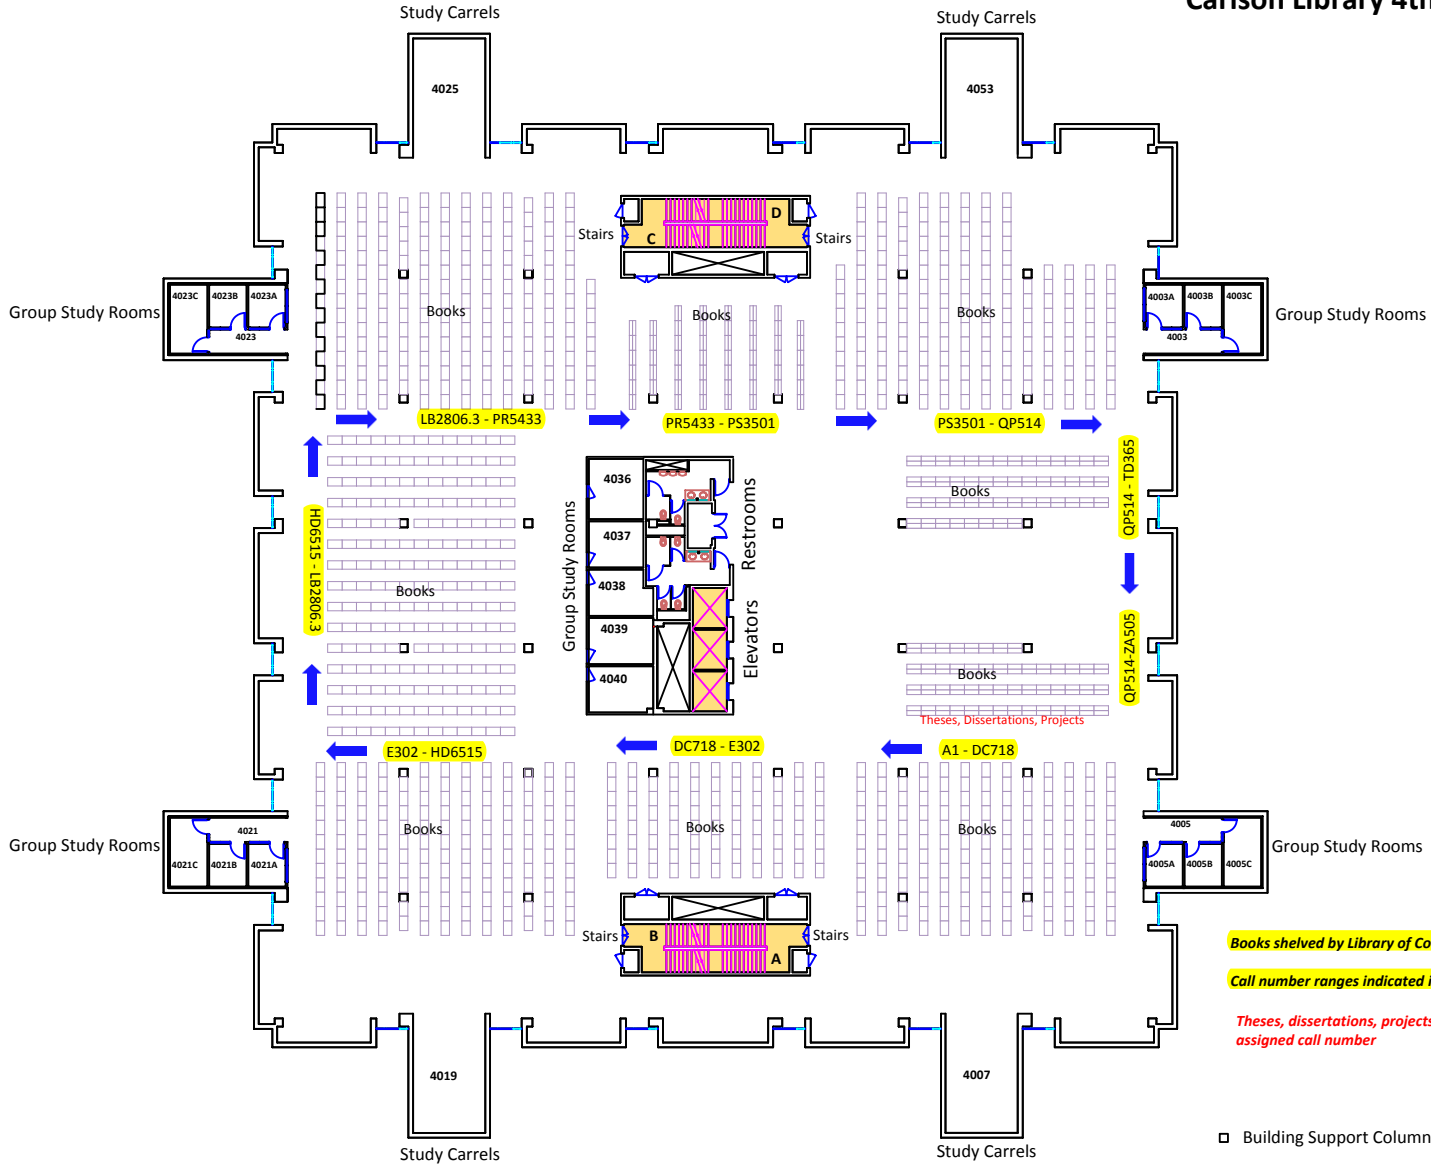

Carlson Library 4th Floor

Books shelved by Library of Congress call number

Call number ranges indicated in yellow

Theses, dissertations, projects shelved by locally assigned call number