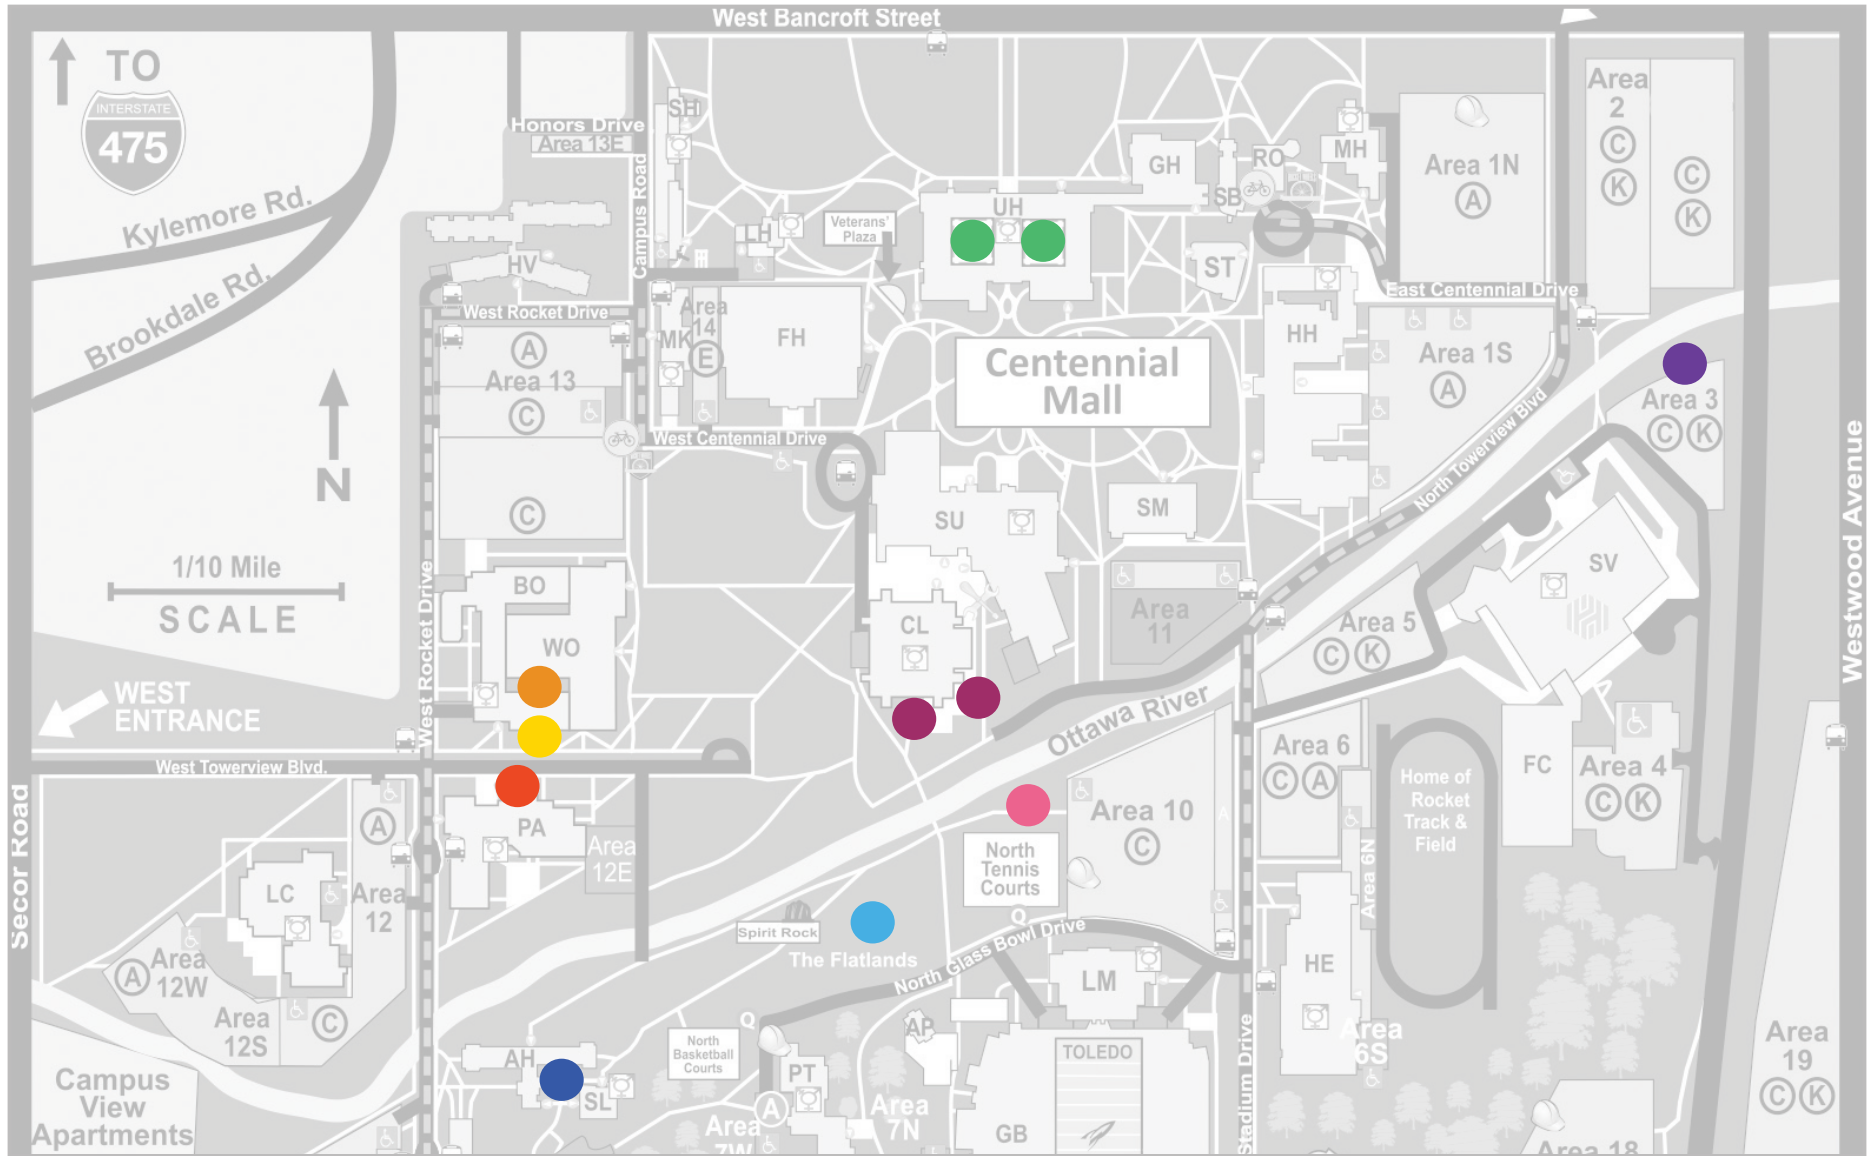

GUTS Site Locations:

- Bowman Oddy Courtyard**
- Bowman Oddy South Wall**
- Center for Performing Arts Prairie**
- University Hall Courtyards**
- Area 3/Savage Arena Bioswale**
- Academic House Prairie**
- The Flatlands Watering Hole**
- Carlson Library**
- Area 10/Carolyn Edwards Memorial Rain Garden**