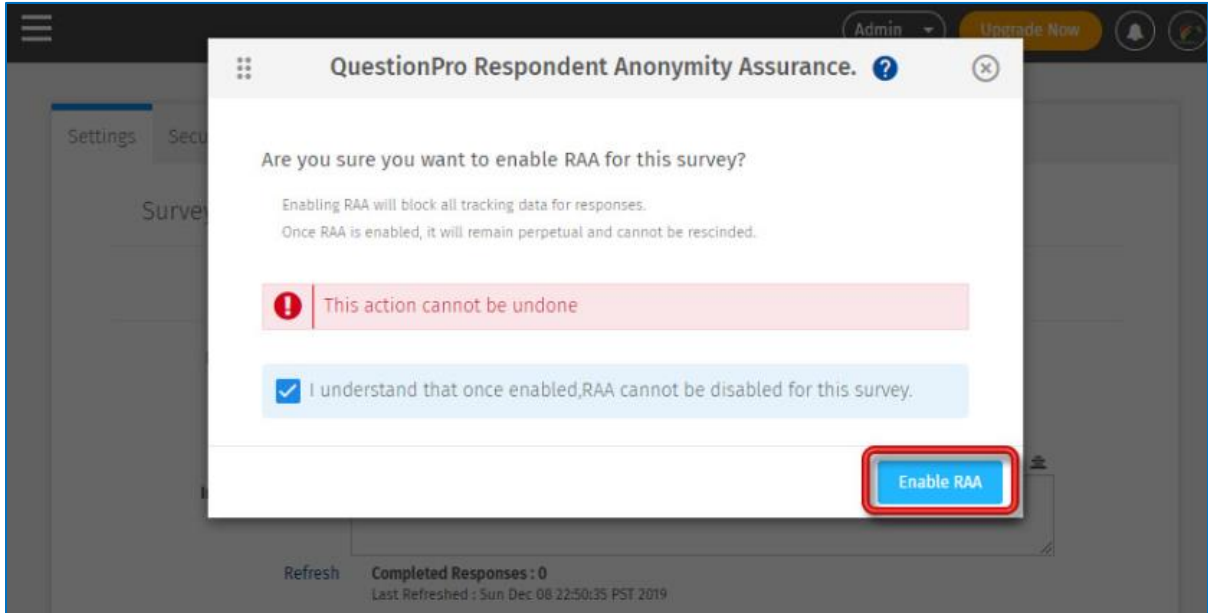

1. A popup window will show on the screen, click on enable RAA.

1. Once this is completed, RAA will be enabled for the survey. Email addresses, IP addresses, country code, and region data will be blocked.

Response Viewer Search

Display Questions ☐ Settings

☐	Response ID	Status	Timestamp (mm/dd/yyyy)	Time Taken (Seconds)	Respondent Email	Email List	IP Address	Country Code
☐	140892801	Completed	08/15/2024 09:16:06	7	**RAA Blocked**	Default List-0	**RAA Blocked**	**RAA Blocked**
☐	140583862	Completed	08/12/2024 13:53:41	13	**RAA Blocked**		**RAA Blocked**	**RAA Blocked**
☐	140580964	Completed	08/12/2024 13:31:50	3	**RAA Blocked**		**RAA Blocked**	**RAA Blocked**
☐	140580764	Completed	08/12/2024 13:30:29	2	**RAA Blocked**		**RAA Blocked**	**RAA Blocked**
☐	140580537	Completed	08/12/2024 13:28:43	3	**RAA Blocked**		**RAA Blocked**	**RAA Blocked**
☐	140576213	Completed	08/12/2024 12:57:44	9	**RAA Blocked**		**RAA Blocked**	**RAA Blocked**
☐	140575430	Completed	08/12/2024 12:53:43	2	**RAA Blocked**		**RAA Blocked**	**RAA Blocked**