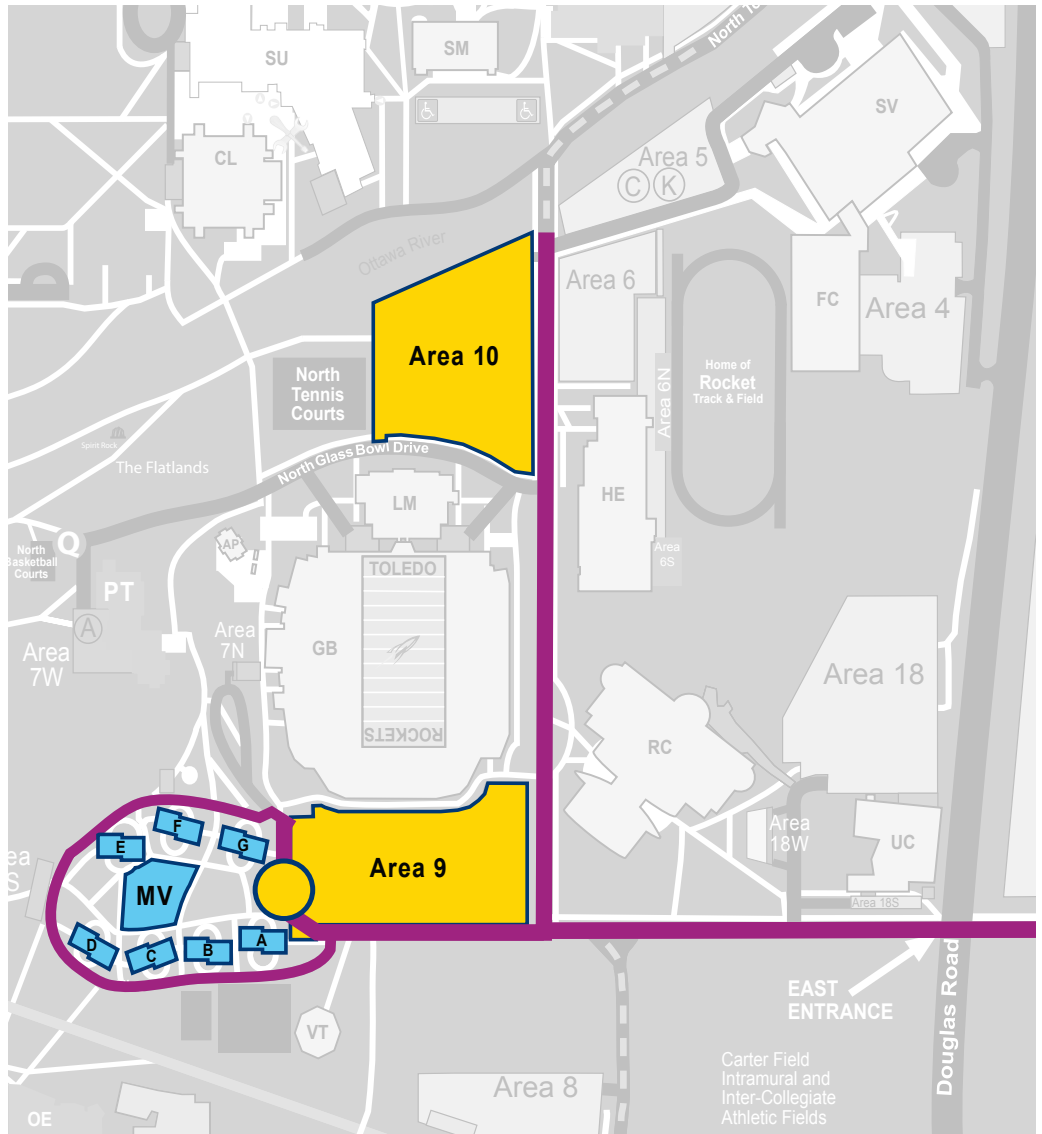

MCCOMAS VILLAGE

BUILDING DIRECTORY

- AH Academic House
- AR Army ROTC Center
- BO Bowman-Oddy Laboratories
- CL William F. Carlson Library
- ER East Parking Ramp
- FH Memorial Field House
- GB Glass Bowl Stadium
- GD Goddard House
- GH Gillham Hall
- HE Health Education Center
- HH Health and Human Services
- HV Honors Academic Village
- IH Horton International House
- LC Law Center
- LH Libbey Hall
- LM Larimer Athletic Complex
- HC University Health Center
- MH McMaster Hall
- MK MacKinnon Hall
- MV James D. McComas Village**
- NA Nitschke Auditorium
- NI Nitschke Hall
- OE Ottawa House East**
- OW Ottawa House West**
- PA Center for Performing Arts
- PH Peterson House
- PL Palmer Hall
- PR Presidents Hall**
- PT Parks Tower**
- RC Student Recreation Center
- RH Rocket Hall
- RO Ritter Astrophysical Research Center
- SA Sociology-Anthropology Building
- SB Savage & Associates Business Complex
- SH Scott Hall
- SL Sullivan Hall
- SM Snyder Memorial
- ST Stranahan Hall
- STN Stranahan North
- SU Lancelot Thompson Student Union
- SV John F. Savage Arena
- TC Transportation Center
- TH Tucker Hall
- UC University Computer Center
- UH University Hall
- WA Westwood Annex
- WO Wolfe Hall
- WR West Parking Ramp

During your scheduled move-in time, residents of McComas Village should enter the main campus through the East Entrance (off Douglas Road).

Residents should then temporarily park their vehicles at the drop-off location to unload.

Gray moving bins and volunteers will be available to help you transport items to your room.

Once your vehicle has been unloaded, please have a driver move the temporarily parked vehicle to Area 9 or 10 before returning to McComas.

KEY

- = Route to take
- = Dropoff Area

THE UNIVERSITY OF TOLEDO

Residence Life