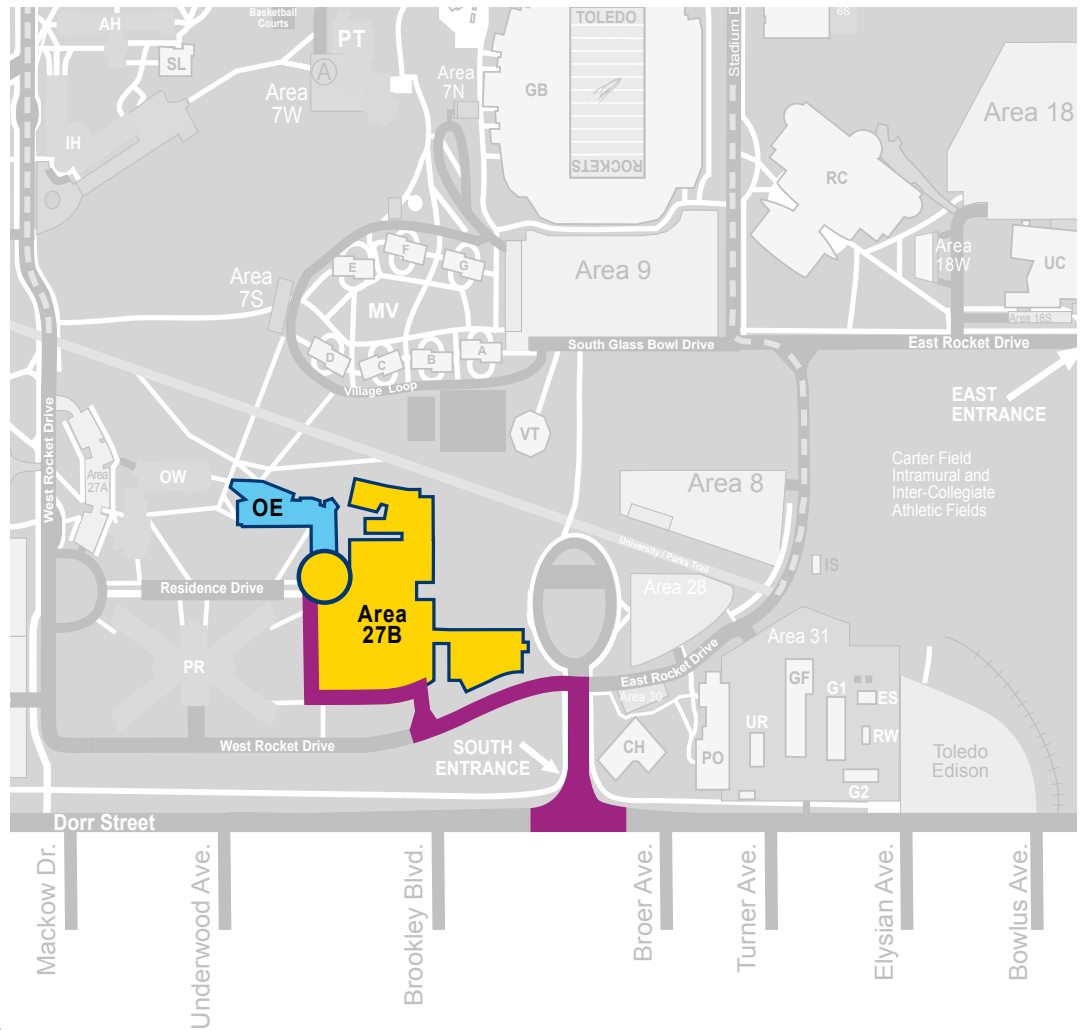

OTTAWA EAST

BUILDING DIRECTORY

- AH Academic House
- AR Army ROTC Center
- BO Bowman-Oddy Laboratories
- CL William F. Carlson Library
- ER East Parking Ramp
- FH Memorial Field House
- GB Glass Bowl Stadium
- GD Goddard House
- GH Gillham Hall
- HE Health Education Center
- HH Health and Human Services
- HV Honors Academic Village
- IH Horton International House
- LC Law Center
- LH Libbey Hall
- LM Larimer Athletic Complex
- HC University Health Center
- MH McMaster Hall
- MK MacKinnon Hall
- MV James D. McComas Village**
- NA Nitschke Auditorium
- NI Nitschke Hall
- OE Ottawa House East**
- OW Ottawa House West**
- PA Center for Performing Arts
- PH Peterson House
- PL Palmer Hall
- PR Presidents Hall**
- PT Parks Tower**
- RC Student Recreation Center
- RH Rocket Hall
- RO Ritter Astrophysical Research Center
- SA Sociology-Anthropology Building
- SB Savage & Associates Business Complex
- SH Scott Hall
- SL Sullivan Hall
- SM Snyder Memorial
- ST Stranahan Hall
- STN Stranahan North
- SU Lancelot Thompson Student Union
- SV John F. Savage Arena
- TC Transportation Center
- TH Tucker Hall
- UC University Computer Center
- UH University Hall
- WA Westwood Annex
- WO Wolfe Hall
- WR West Parking Ramp

During your scheduled move-in time, residents of Ottawa East should enter the main campus through the South Entrance (off Dorr Street).

Residents should then temporarily park their vehicles at the drop-off location to unload.

Gray moving bins and volunteers will be available to help you transport items to your room.

Once your vehicle has been unloaded, please have a driver move the temporarily parked vehicle to Area 27B before returning to Ottawa East.

KEY

-  = Route to take
-  = Dropoff Area

THE UNIVERSITY OF TOLEDO

Residence Life