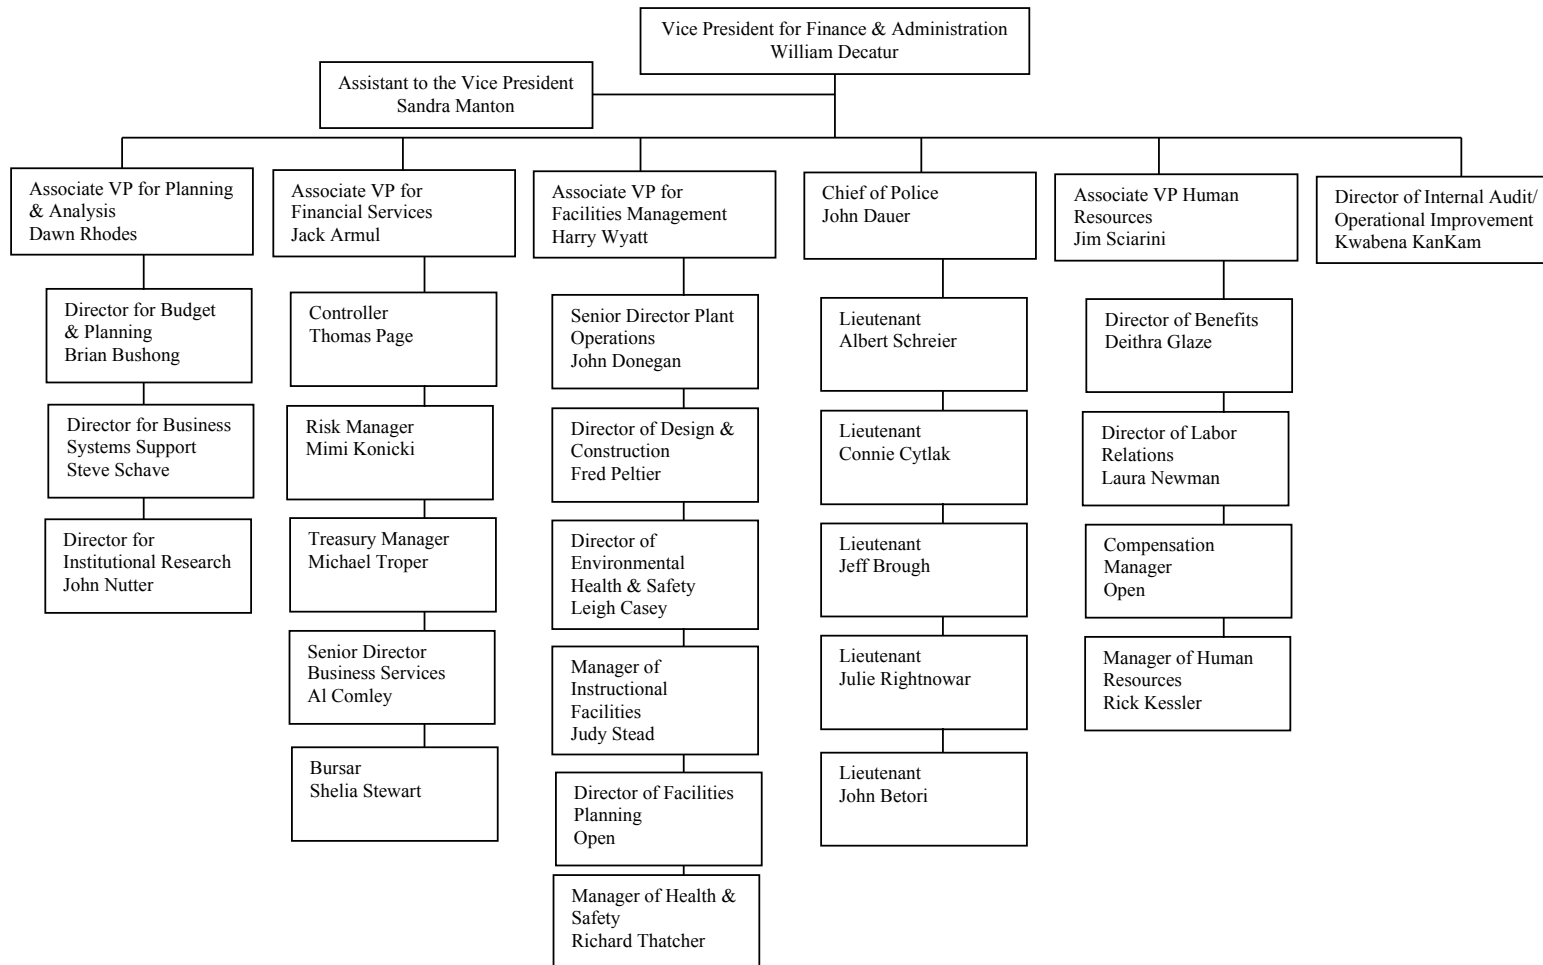

APPENDIX C

University Organization

The University of Toledo

Senior Leadership Organization

The University of Toledo Division of Academic Affairs

The University of Toledo Division of Finance & Administration

The University of Toledo Division of Enrollment Services

The University of Toledo Division of Educational & Information Technology

+ Position reports to Dean of Engineering, but supervises EIT desktop support staff.