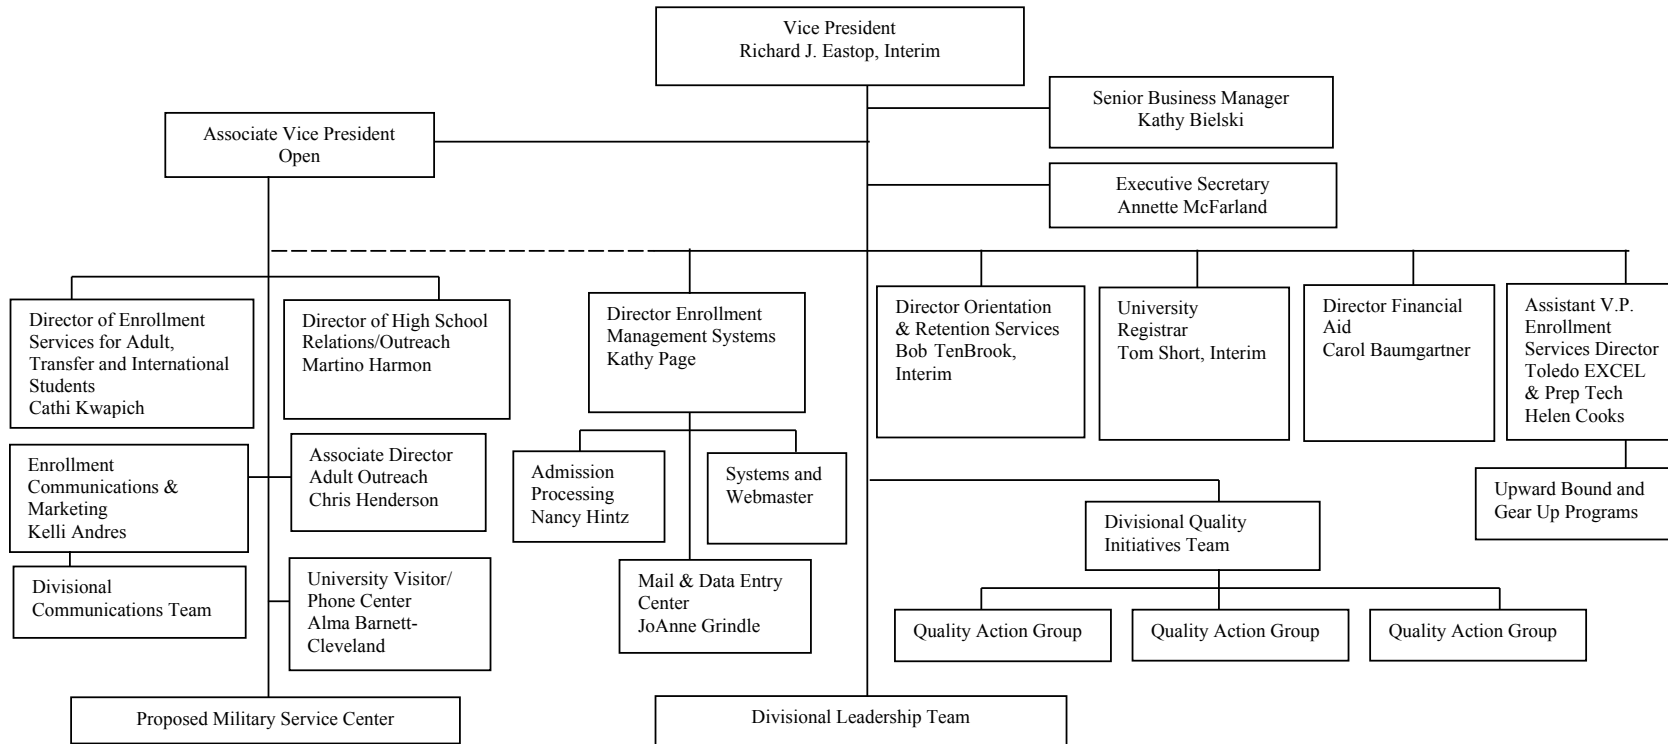

APPENDIX C

University Organization

The University of Toledo

Senior Leadership Organization

The University of Toledo Division of Academic Affairs

The University of Toledo Division of Finance & Administration

The University of Toledo Division of Enrollment Services

The University of Toledo Division of Educational & Information Technology

+ Position reports to Dean of Engineering, but supervises EIT desktop support staff.

The University of Toledo Division of Student Services

C-7

The University of Toledo Division of Legal Affairs and General Counsel

The University of Toledo Division of Institutional Advancement

The University of Toledo Division of Athletics