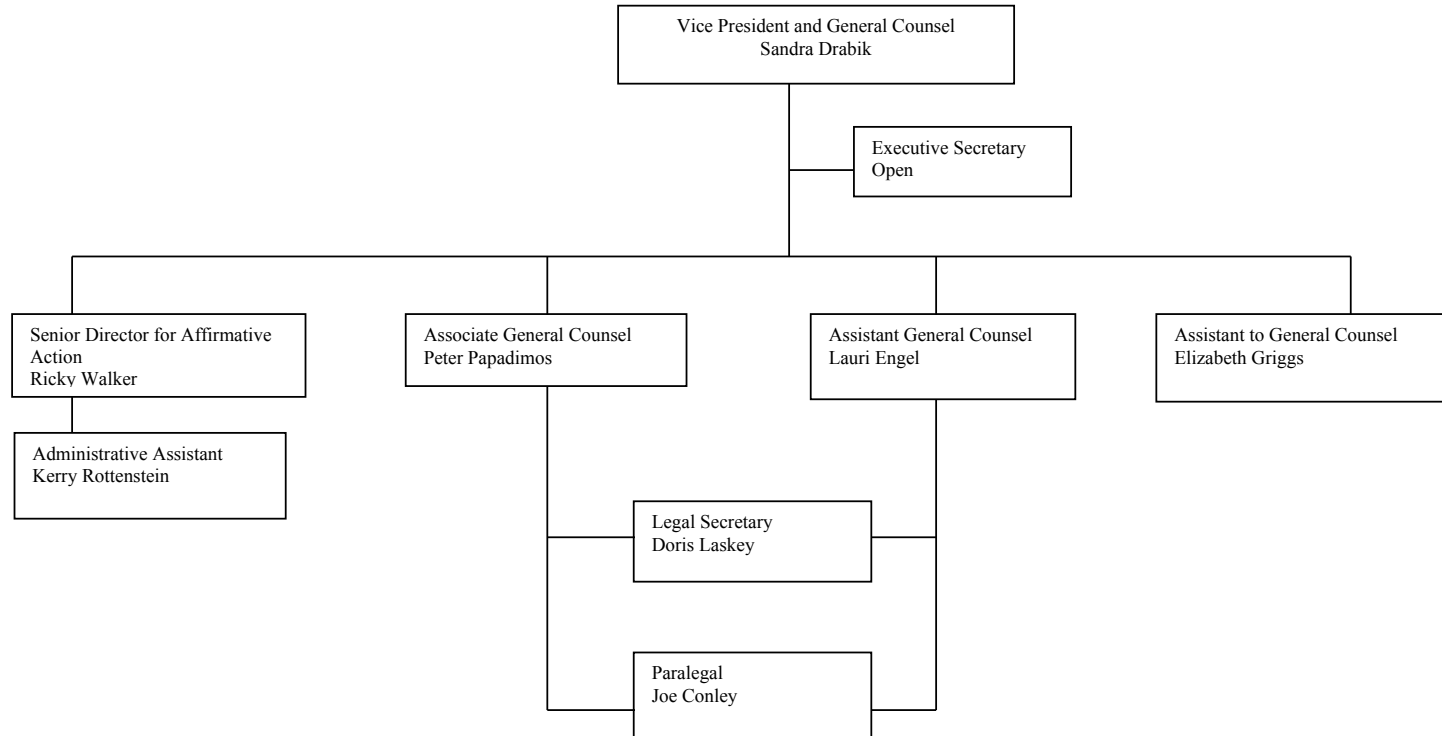

The University of Toledo Division of Enrollment Services

The University of Toledo Division of Educational & Information Technology

+ Position reports to Dean of Engineering, but supervises EIT desktop support staff.

The University of Toledo Division of Student Services

C-7

The University of Toledo Division of Legal Affairs and General Counsel

The University of Toledo Division of Institutional Advancement

The University of Toledo Division of Athletics