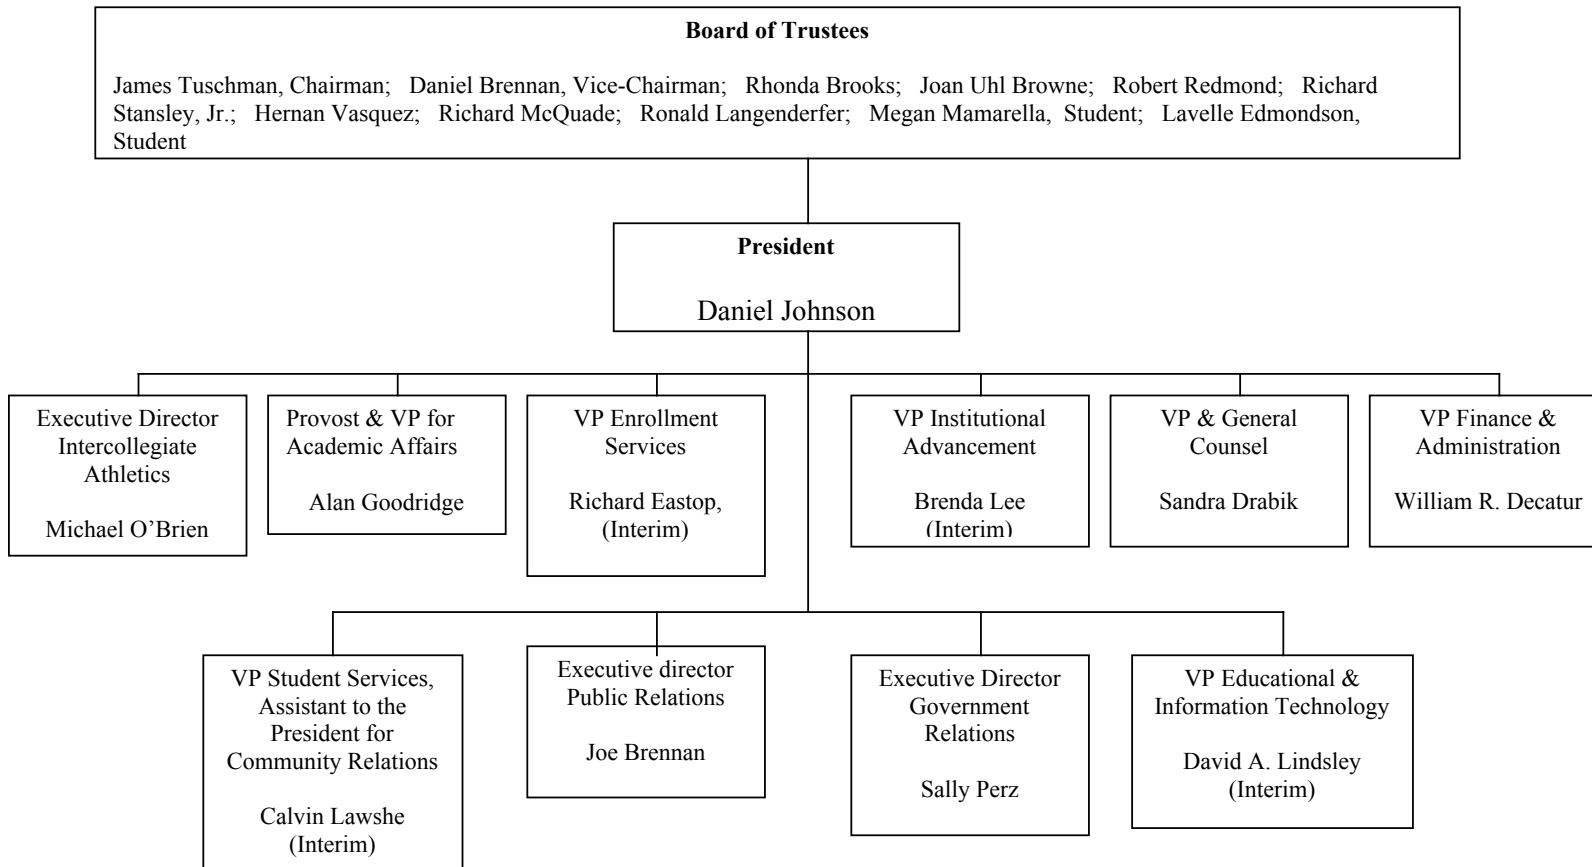

APPENDIX C

University Organization

The University of Toledo

Senior Leadership Organization

The University of Toledo Division of Academic Affairs

The University of Toledo Division of Finance & Administration

The University of Toledo Division of Enrollment Services

The University of Toledo Division of Educational & Information Technology

+ Position reports to Dean of Engineering, but supervises EIT desktop support staff.