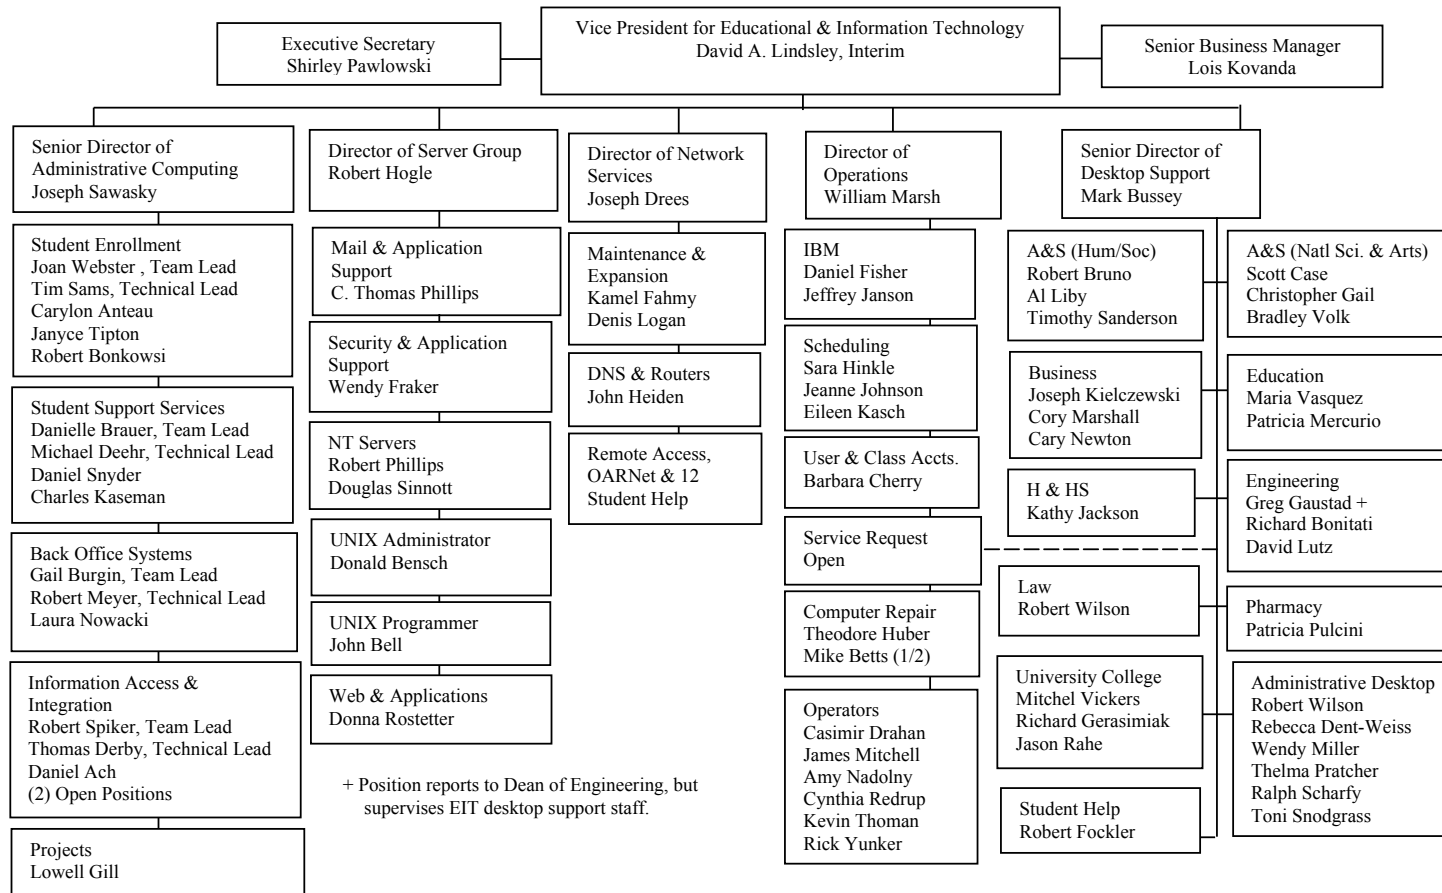

APPENDIX C

University Organization

The University of Toledo

Senior Leadership Organization

The University of Toledo Division of Academic Affairs

The University of Toledo Division of Finance & Administration

The University of Toledo Division of Enrollment Services

The University of Toledo Division of Educational & Information Technology

+ Position reports to Dean of Engineering, but supervises EIT desktop support staff.