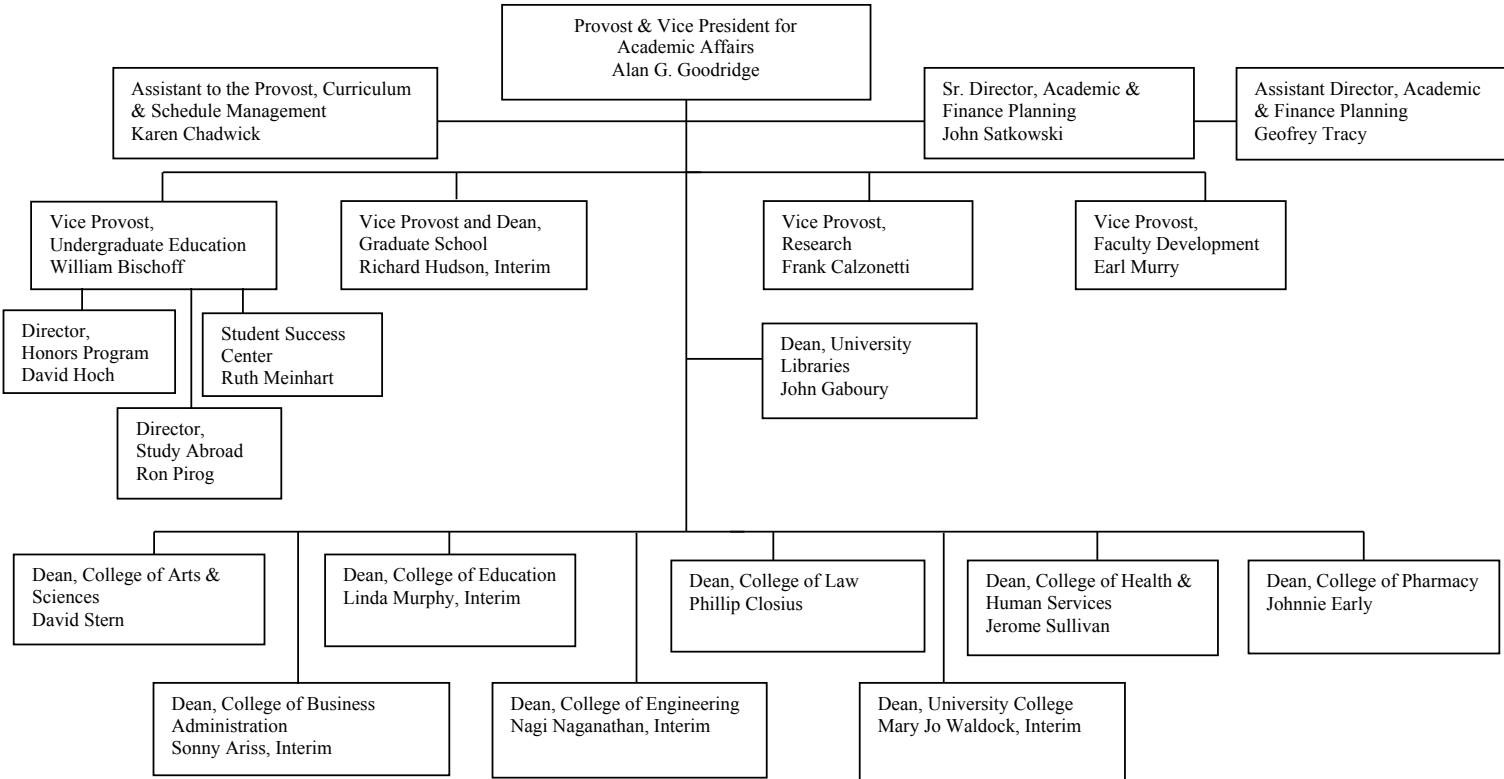

APPENDIX C

University Organization

The University of Toledo

Senior Leadership Organization

The University of Toledo Division of Academic Affairs

The University of Toledo Division of Finance & Administration

The University of Toledo Division of Enrollment Services

The University of Toledo Division of Educational & Information Technology

+ Position reports to Dean of Engineering, but supervises EIT desktop support staff.

The University of Toledo Division of Student Services

C-7

The University of Toledo Division of Legal Affairs and General Counsel

The University of Toledo Division of Institutional Advancement

The University of Toledo Division of Athletics