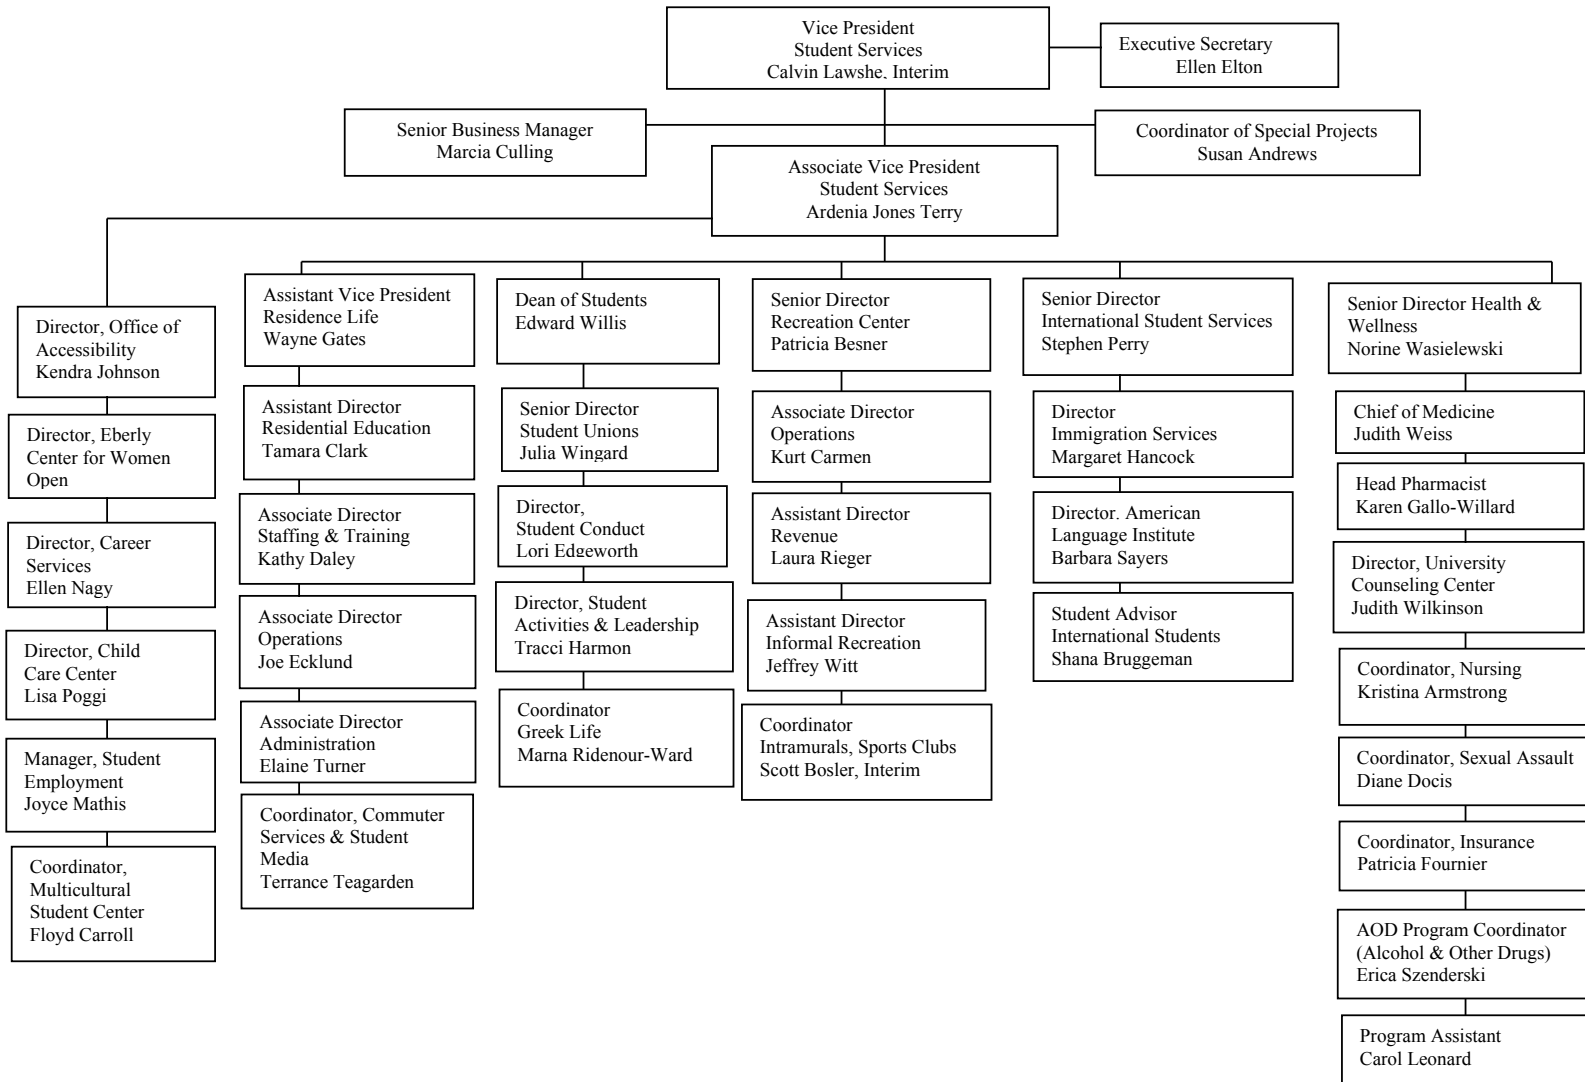

The University of Toledo Division of Enrollment Services

The University of Toledo Division of Educational & Information Technology

+ Position reports to Dean of Engineering, but supervises EIT desktop support staff.

The University of Toledo Division of Student Services

C-7

The University of Toledo Division of Legal Affairs and General Counsel

The University of Toledo Division of Institutional Advancement

The University of Toledo Division of Athletics