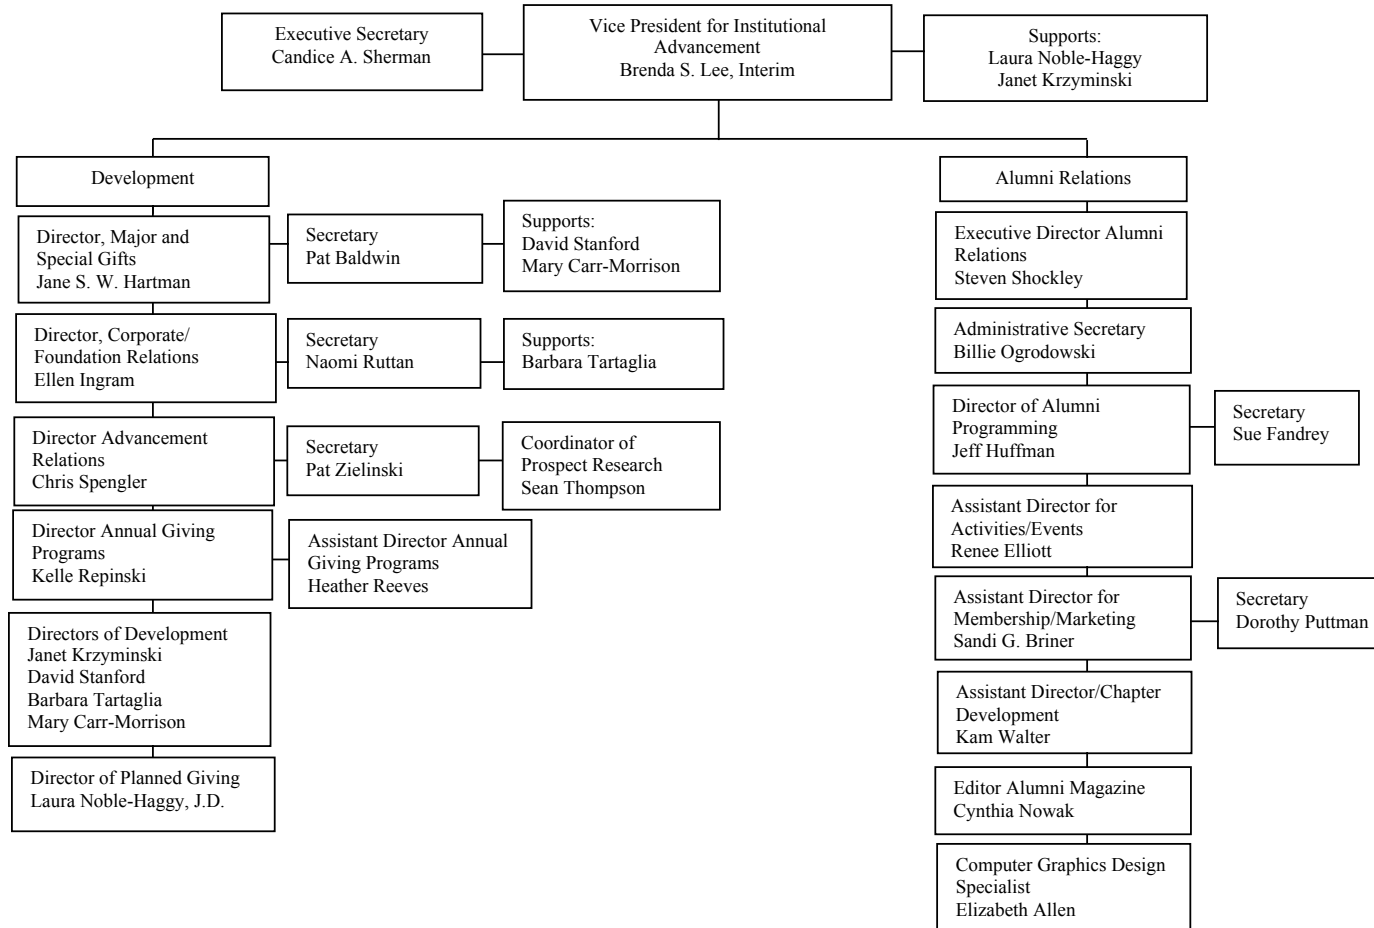

The University of Toledo Division of Enrollment Services

The University of Toledo Division of Educational & Information Technology

+ Position reports to Dean of Engineering, but supervises EIT desktop support staff.

The University of Toledo Division of Student Services

C-7

The University of Toledo Division of Legal Affairs and General Counsel

The University of Toledo Division of Institutional Advancement

The University of Toledo Division of Athletics