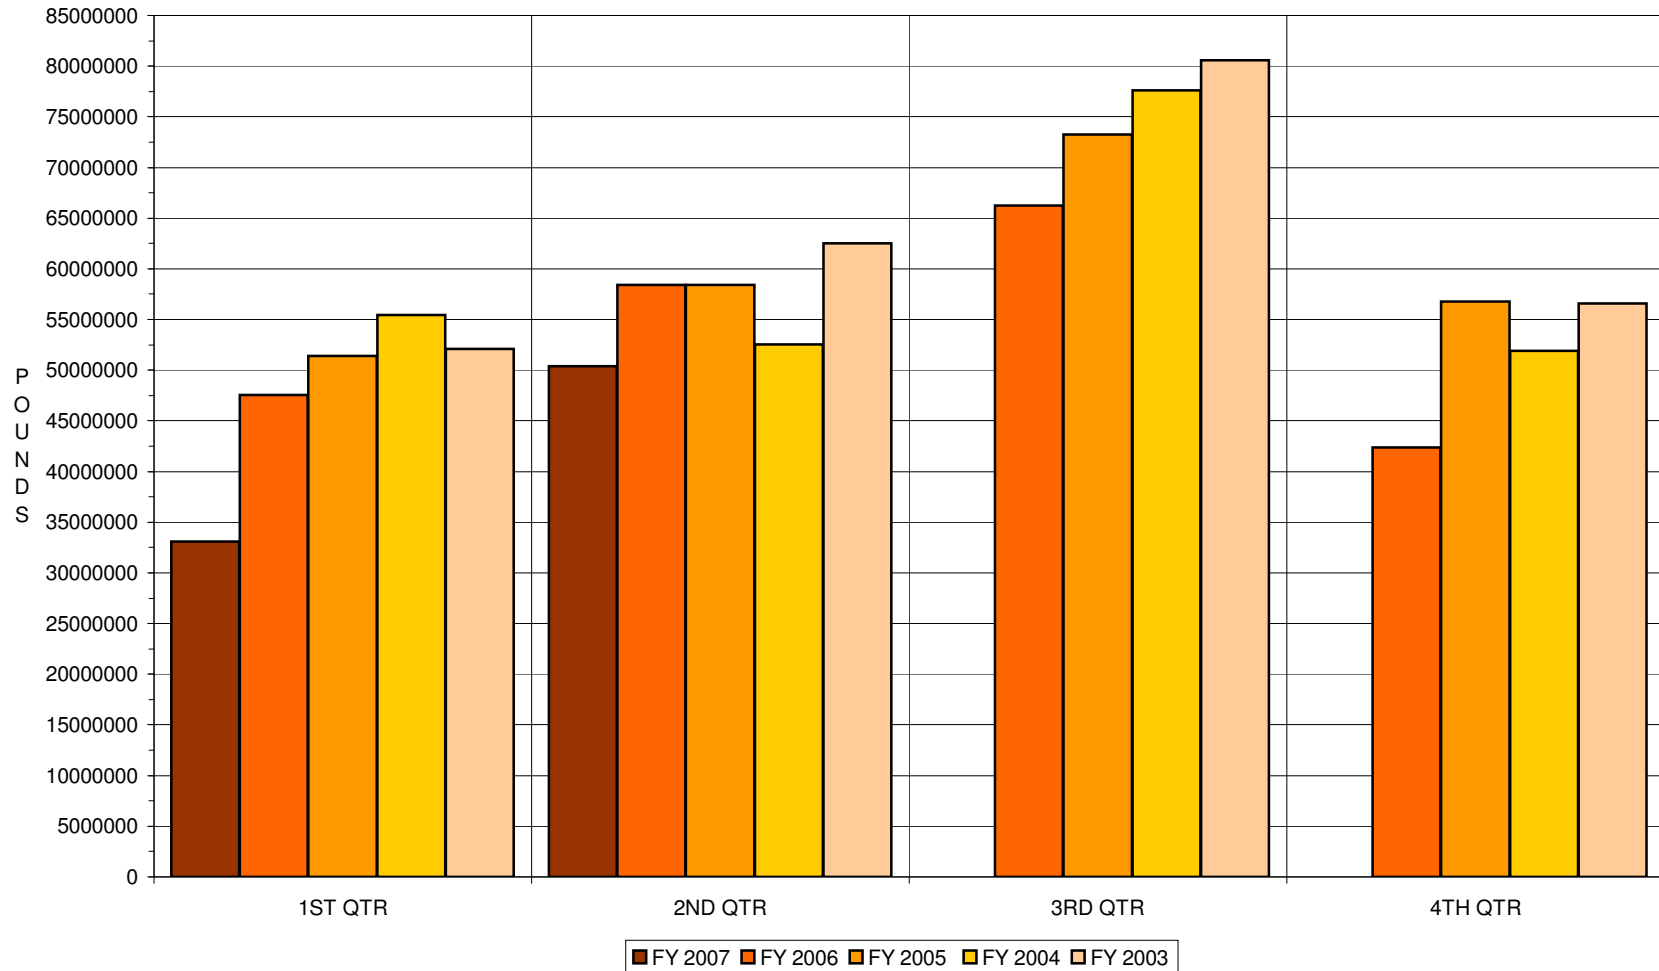

# QUARTERLY STEAM PRODUCTION

Scale in increments of 500,000