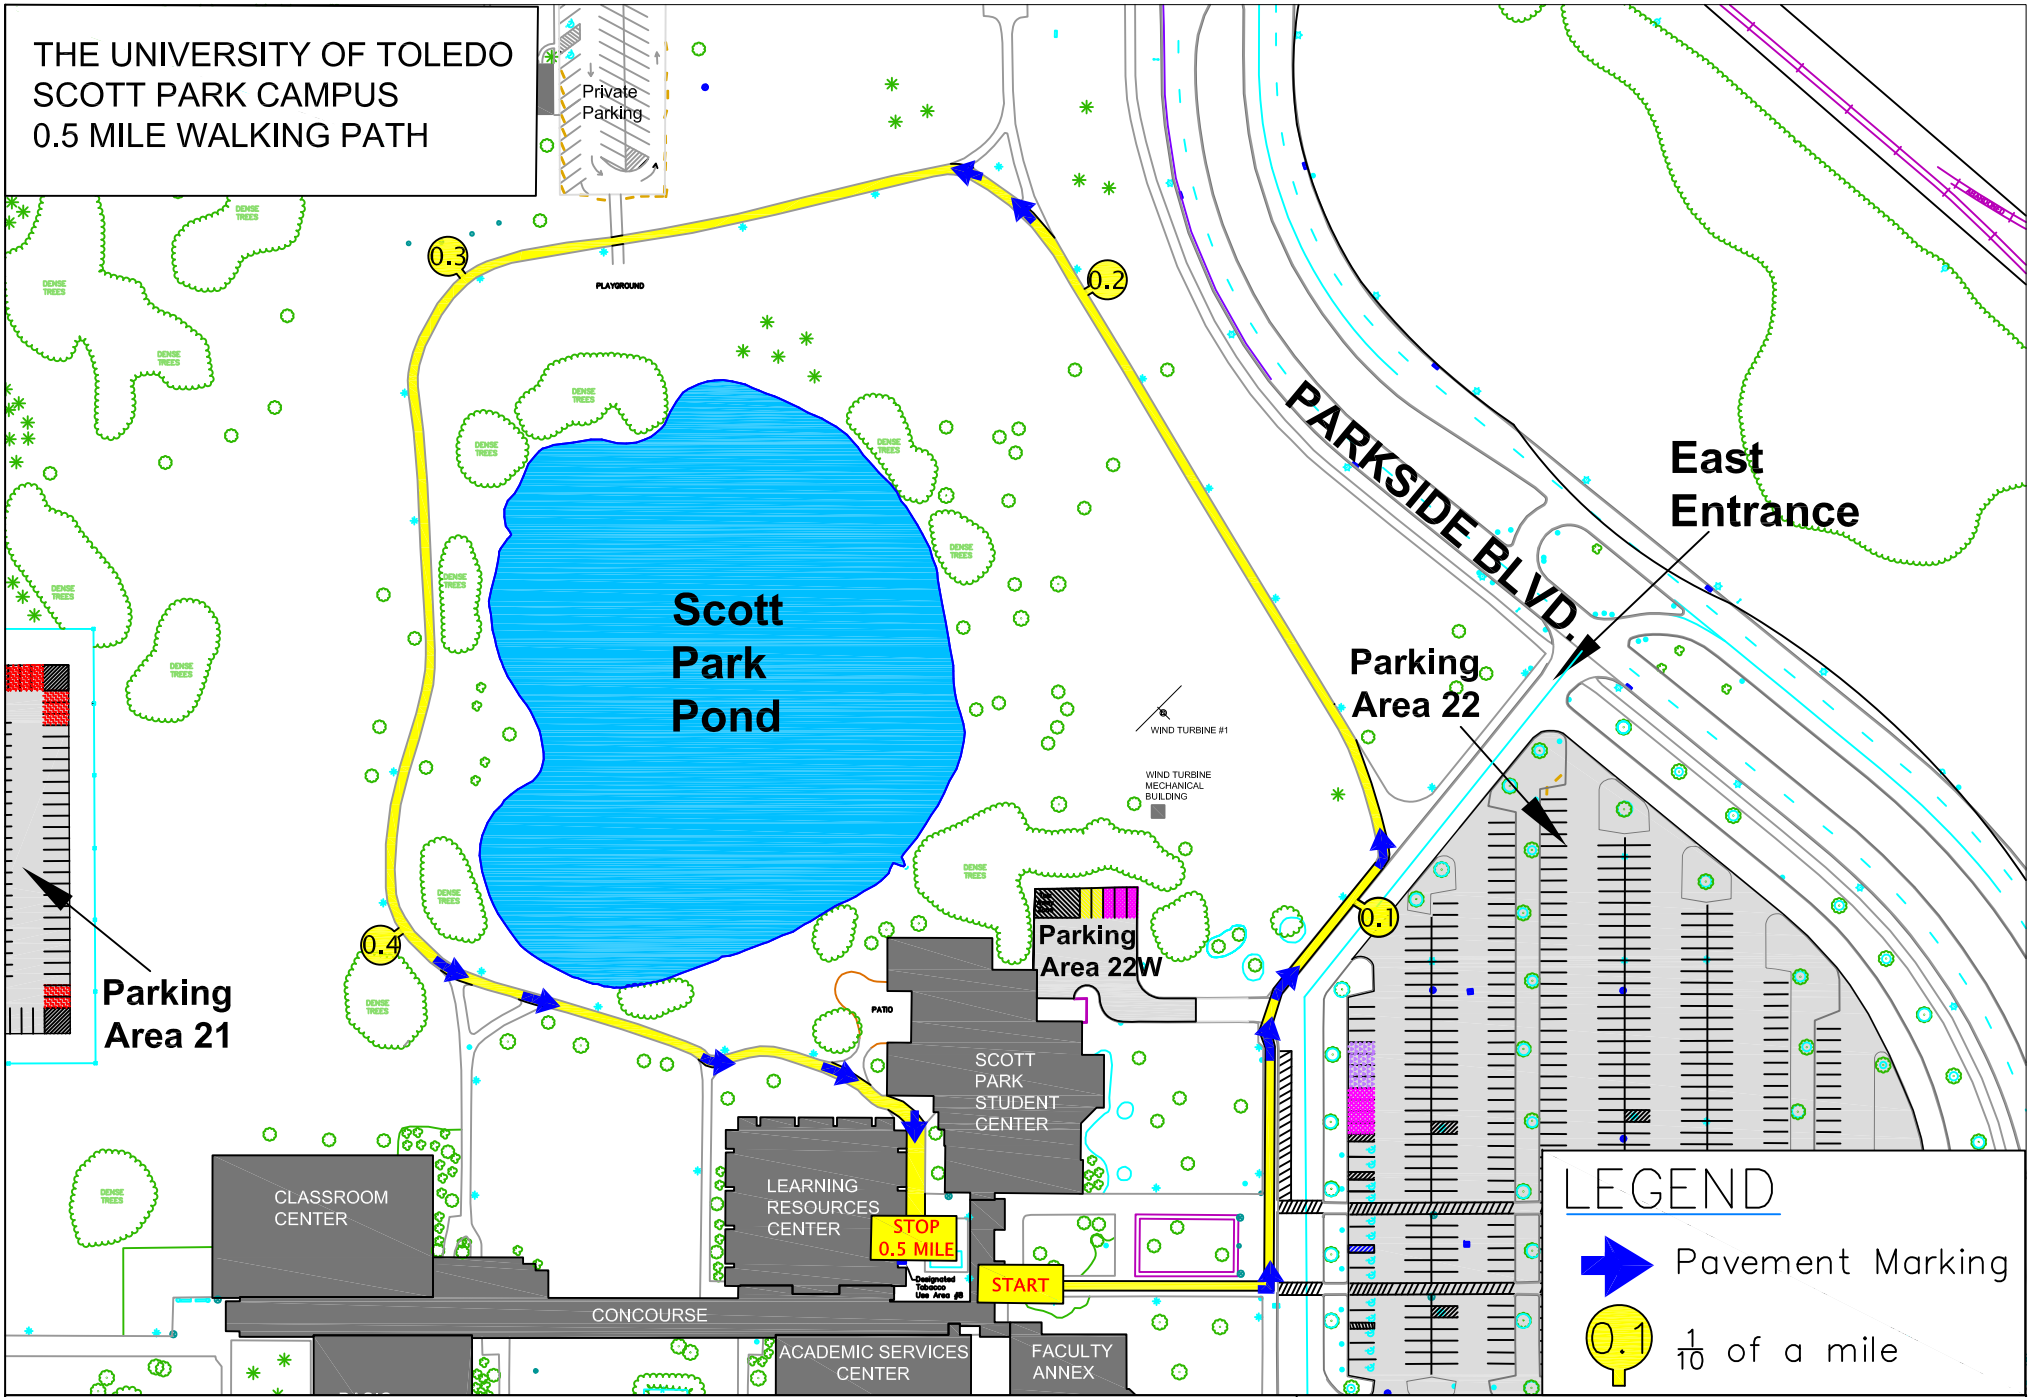

THE UNIVERSITY OF TOLEDO
SCOTT PARK CAMPUS
0.5 MILE WALKING PATH

LEGEND

- Pavement Marking
- 1/10 of a mile

University of Toledo Scott Park Campus

0.5 Mile Walking Path

Numeric Scale: 1" = 150'

Graphic Scale:

THE UNIVERSITY OF
TOLEDO
1872

Facilities Information Systems
Facilities & Construction
Revised On: July 25, 2016