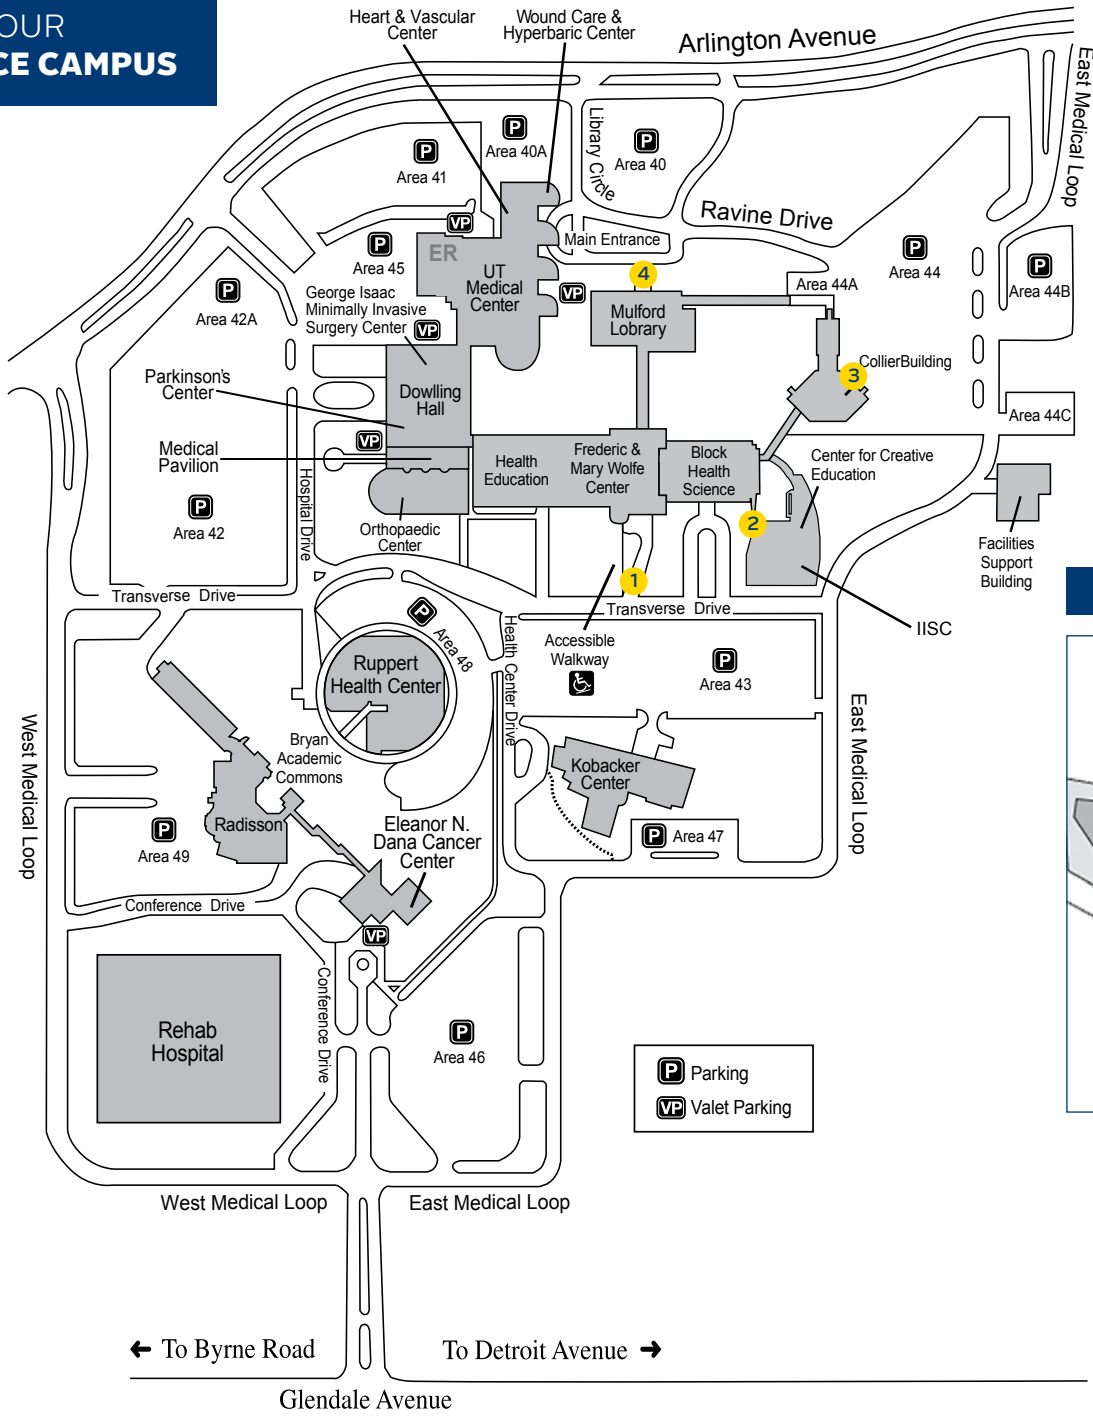

SELF-GUIDED TOUR ■ UTOLEDO MAIN CAMPUS

Use this map to take a self-guided tour of UToledo. Each stop has a sidewalk dot with a QR code for you to scan with your phone and learn more about our campus.

1. UNIVERSITY HALL
2. GILLHAM HALL
3. SAVAGE AND ASSOCIATES COMPLEX
4. RITTER PLANETARIUM/MCMASTER HALL
5. HEALTH AND HUMAN SERVICES
6. SNYDER MEMORIAL HALL
7. CENTENNIAL MALL
8. THOMPSON STUDENT UNION
9. CARLSON LIBRARY
10. MEMORIAL FIELD HOUSE
11. LIBBEY HALL
12. WOLFE HALL/BOWMAN ODDY
13. CENTER FOR PERFORMING ARTS
14. LAW CENTER
15. MAIN CAMPUS MEDICAL CENTER
16. ROCKET HALL
17. OTTAWA WEST DINING HALL
18. MCCOMAS VILLAGE
19. PARKS TOWER
20. GLASS BOWL STADIUM BUILDING
21. HEALTH EDUCATION BUILDING
22. SAVAGE ARENA
23. RECREATION CENTER
24. ENGINEERING COMPLEX

FUELING TOMORROWS

SELF-GUIDED TOUR HEALTH SCIENCE CAMPUS

Use this map to take a self-guided tour of UToledo. Each stop has a sidewalk dot with a QR code for you to scan with your phone and learn more about our campus.

1. WOLFE CENTER
2. INTERPROFESSIONAL IMMERSIVE SIMULATION CENTER
3. COLLIER BUILDING
4. MULFORD LIBRARY
5. CENTER FOR VISUAL ARTS

TOLEDO MUSEUM OF ART

FUELING TOMORROWS