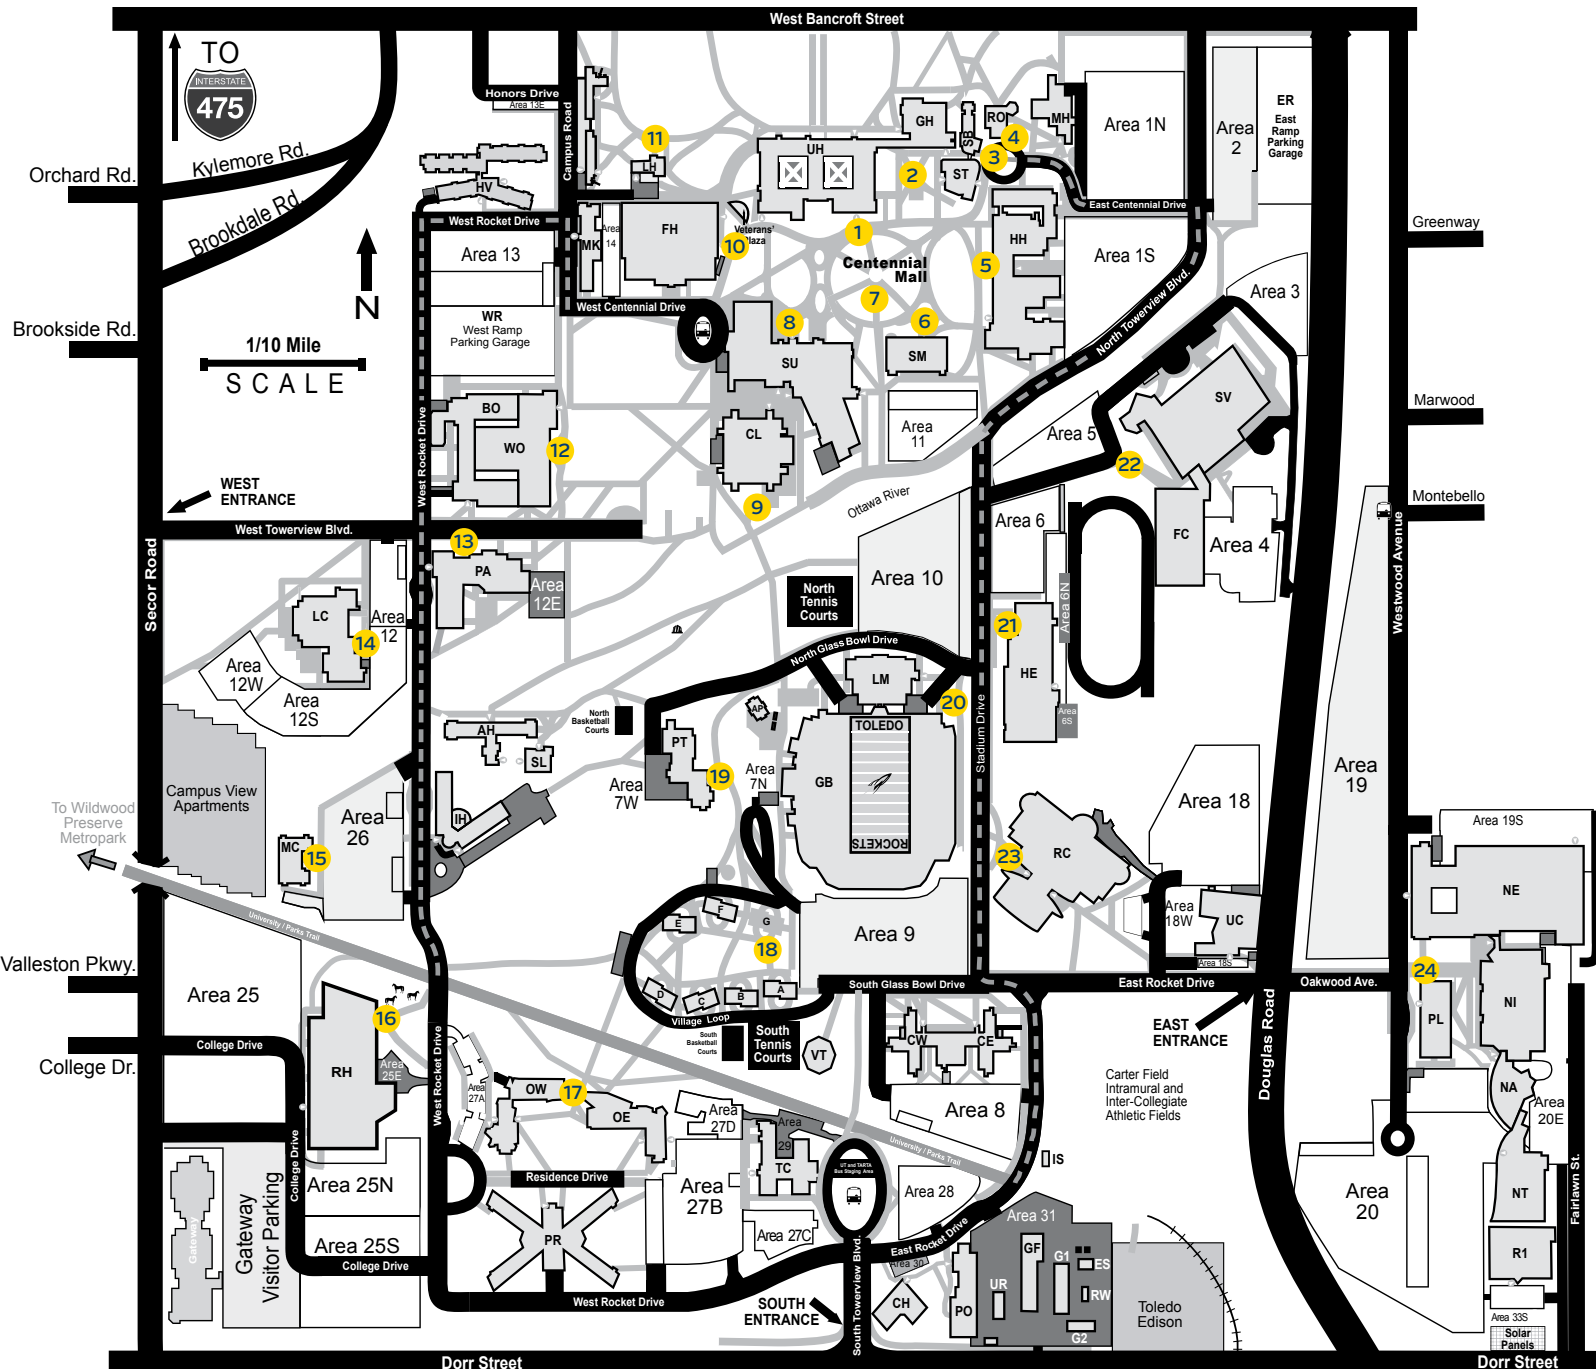

SELF-GUIDED TOUR ■ UTOLEDO MAIN CAMPUS

Use this map to take a self-guided tour of UToledo. Each stop has a sidewalk dot with a QR code for you to scan with your phone and learn more about our campus.

1. UNIVERSITY HALL
2. GILLHAM HALL
3. SAVAGE AND ASSOCIATES COMPLEX
4. RITTER PLANETARIUM/MCMASTER HALL
5. HEALTH AND HUMAN SERVICES
6. SNYDER MEMORIAL HALL
7. CENTENNIAL MALL
8. THOMPSON STUDENT UNION
9. CARLSON LIBRARY
10. MEMORIAL FIELD HOUSE
11. LIBBEY HALL
12. WOLFE HALL/BOWMAN ODDY
13. CENTER FOR PERFORMING ARTS
14. LAW CENTER
15. MAIN CAMPUS MEDICAL CENTER
16. ROCKET HALL
17. OTTAWA WEST DINING HALL
18. MCCOMAS VILLAGE
19. PARKS TOWER
20. GLASS BOWL STADIUM BUILDING
21. HEALTH EDUCATION BUILDING
22. SAVAGE ARENA
23. RECREATION CENTER
24. ENGINEERING COMPLEX

FUELING TOMORROWS

SELF-GUIDED TOUR HEALTH SCIENCE CAMPUS

Use this map to take a self-guided tour of UToledo. Each stop has a sidewalk dot with a QR code for you to scan with your phone and learn more about our campus.

1. WOLFE CENTER
2. INTERPROFESSIONAL IMMERSIVE SIMULATION CENTER
3. COLLIER BUILDING
4. MULFORD LIBRARY
5. CENTER FOR VISUAL ARTS

TOLEDO MUSEUM OF ART

FUELING TOMORROWS