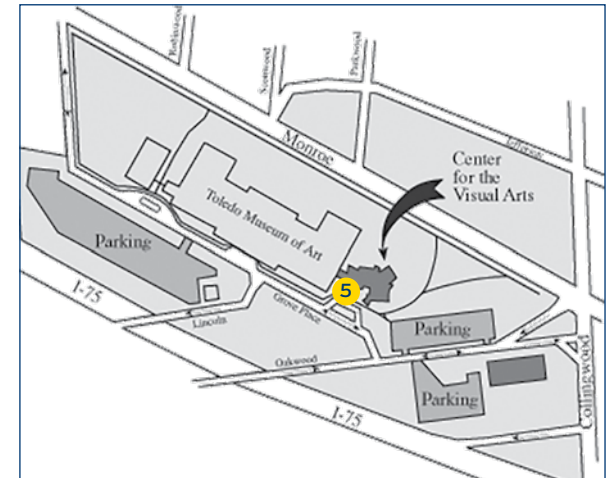

SELF-GUIDED TOUR ■ UTOLEDO MAIN CAMPUS

Use this map to take a self-guided tour of UToledo. Each stop has a sidewalk dot with a QR code for you to scan with your phone and learn more about our campus.

1. UNIVERSITY HALL
2. GILLHAM HALL
3. SAVAGE AND ASSOCIATES COMPLEX
4. RITTER PLANETARIUM/MCMASTER HALL
5. HEALTH AND HUMAN SERVICES
6. SNYDER MEMORIAL HALL
7. CENTENNIAL MALL
8. THOMPSON STUDENT UNION
9. CARLSON LIBRARY
10. MEMORIAL FIELD HOUSE
11. LIBBEY HALL
12. WOLFE HALL/BOWMAN ODDY
13. CENTER FOR PERFORMING ARTS
14. LAW CENTER
15. MAIN CAMPUS MEDICAL CENTER
16. ROCKET HALL
17. OTTAWA WEST DINING HALL
18. MCCOMAS VILLAGE
19. PARKS TOWER
20. GLASS BOWL STADIUM BUILDING
21. HEALTH EDUCATION BUILDING
22. SAVAGE ARENA
23. RECREATION CENTER
24. ENGINEERING COMPLEX

FUELING TOMORROWS

SELF-GUIDED TOUR HEALTH SCIENCE CAMPUS

Use this map to take a self-guided tour of UToledo. Each stop has a sidewalk dot with a QR code for you to scan with your phone and learn more about our campus.

1. WOLFE CENTER
2. INTERPROFESSIONAL IMMERSIVE SIMULATION CENTER
3. COLLIER BUILDING
4. MULFORD LIBRARY
5. CENTER FOR VISUAL ARTS

TOLEDO MUSEUM OF ART

FUELING TOMORROWS