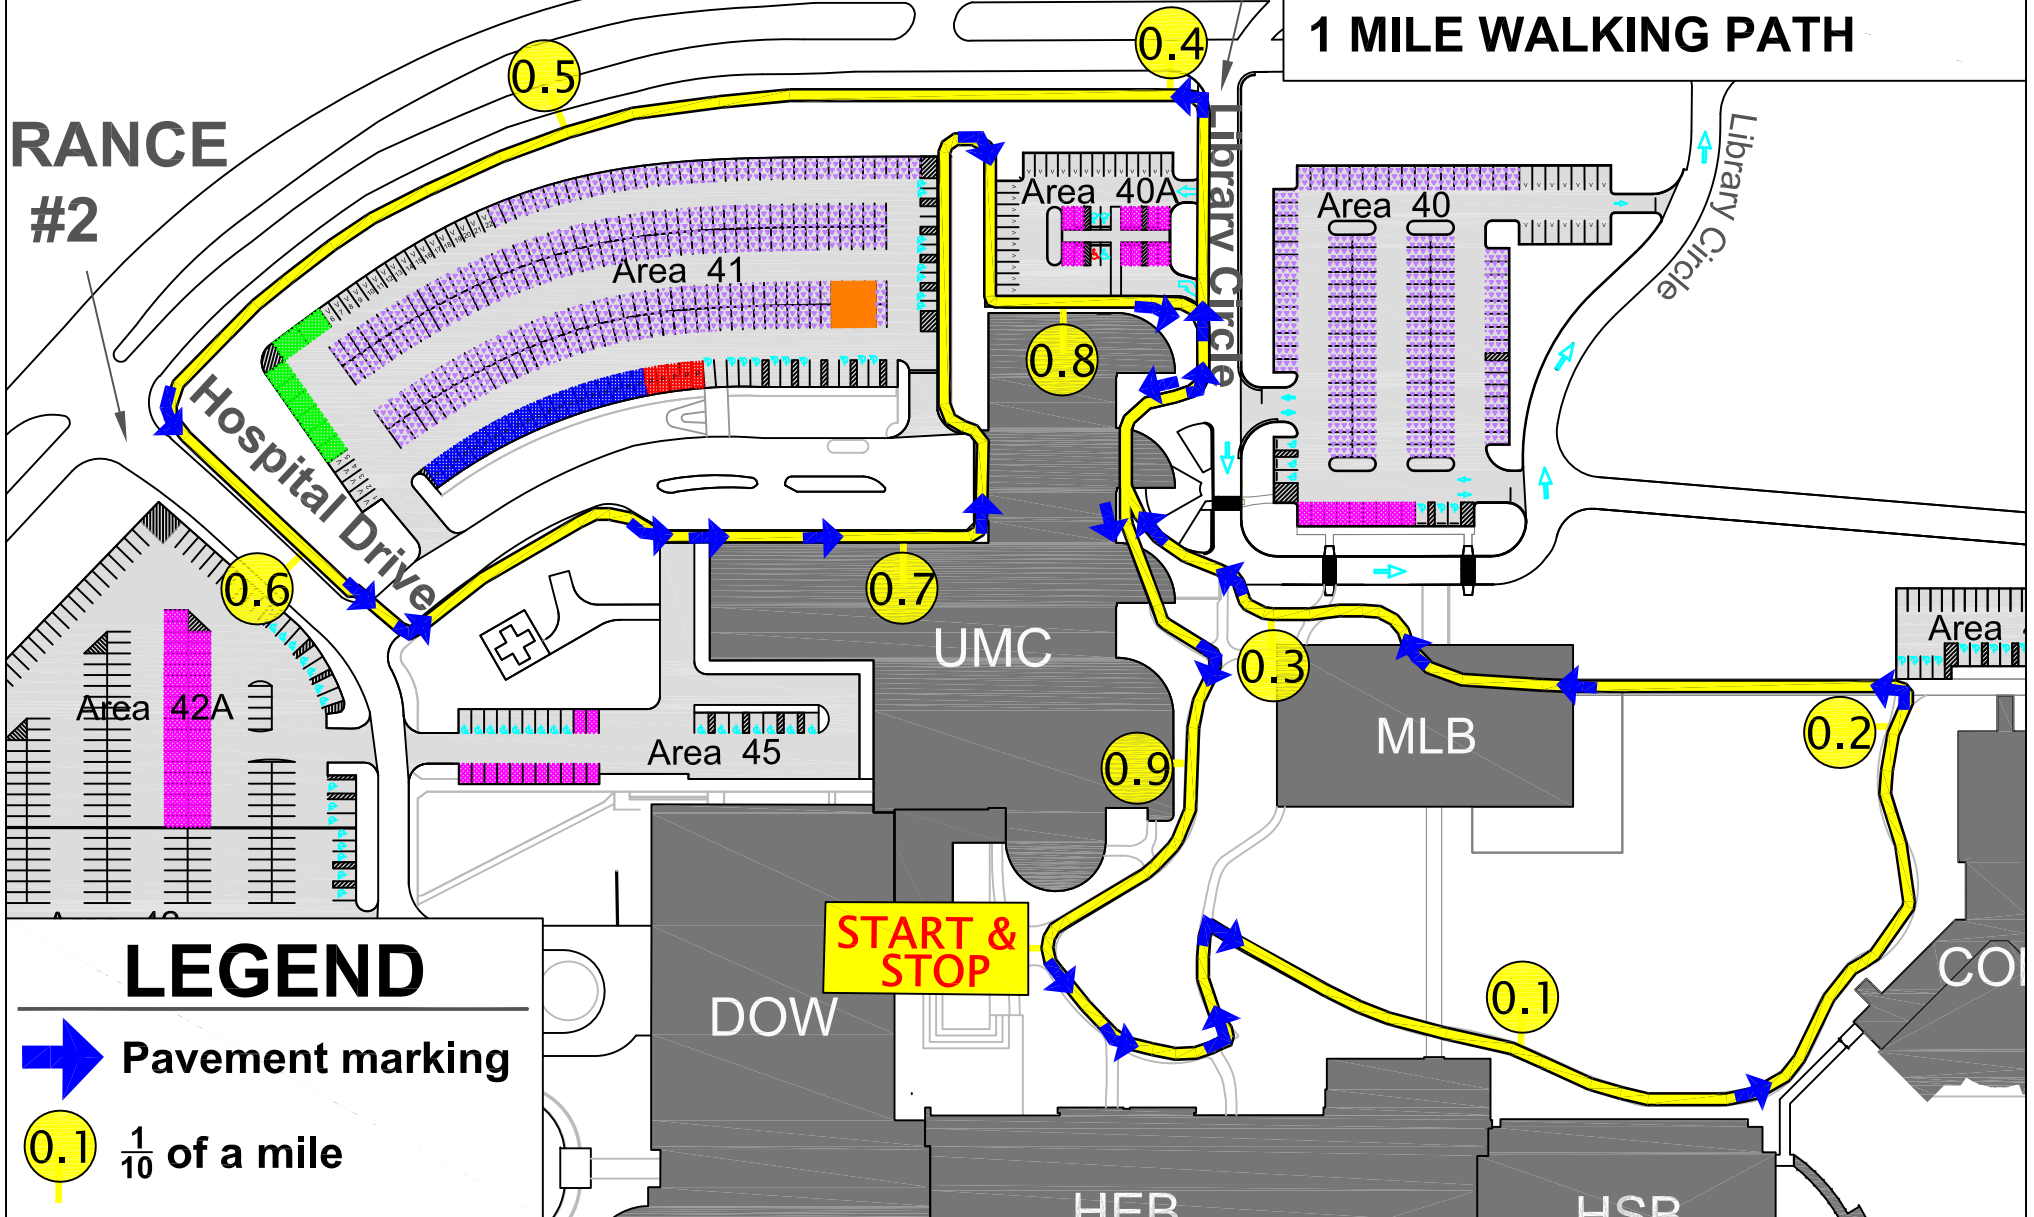

ARLINGTON

THE UNIVERSITY OF TOLEDO HEALTH SCIENCE CAMPUS 1 MILE WALKING PATH

RANCE
#2

LEGEND

 Pavement marking

 0.1 $\frac{1}{10}$ of a mile

Health Science Campus 1 Mile Walking Path

Health Science Campus

Numeric Scale: 1" = 150'

Graphic Scale:

THE UNIVERSITY OF
TOLEDO
1872

Facilities Information Systems
Facilities & Construction
Revised On: August 23, 2016