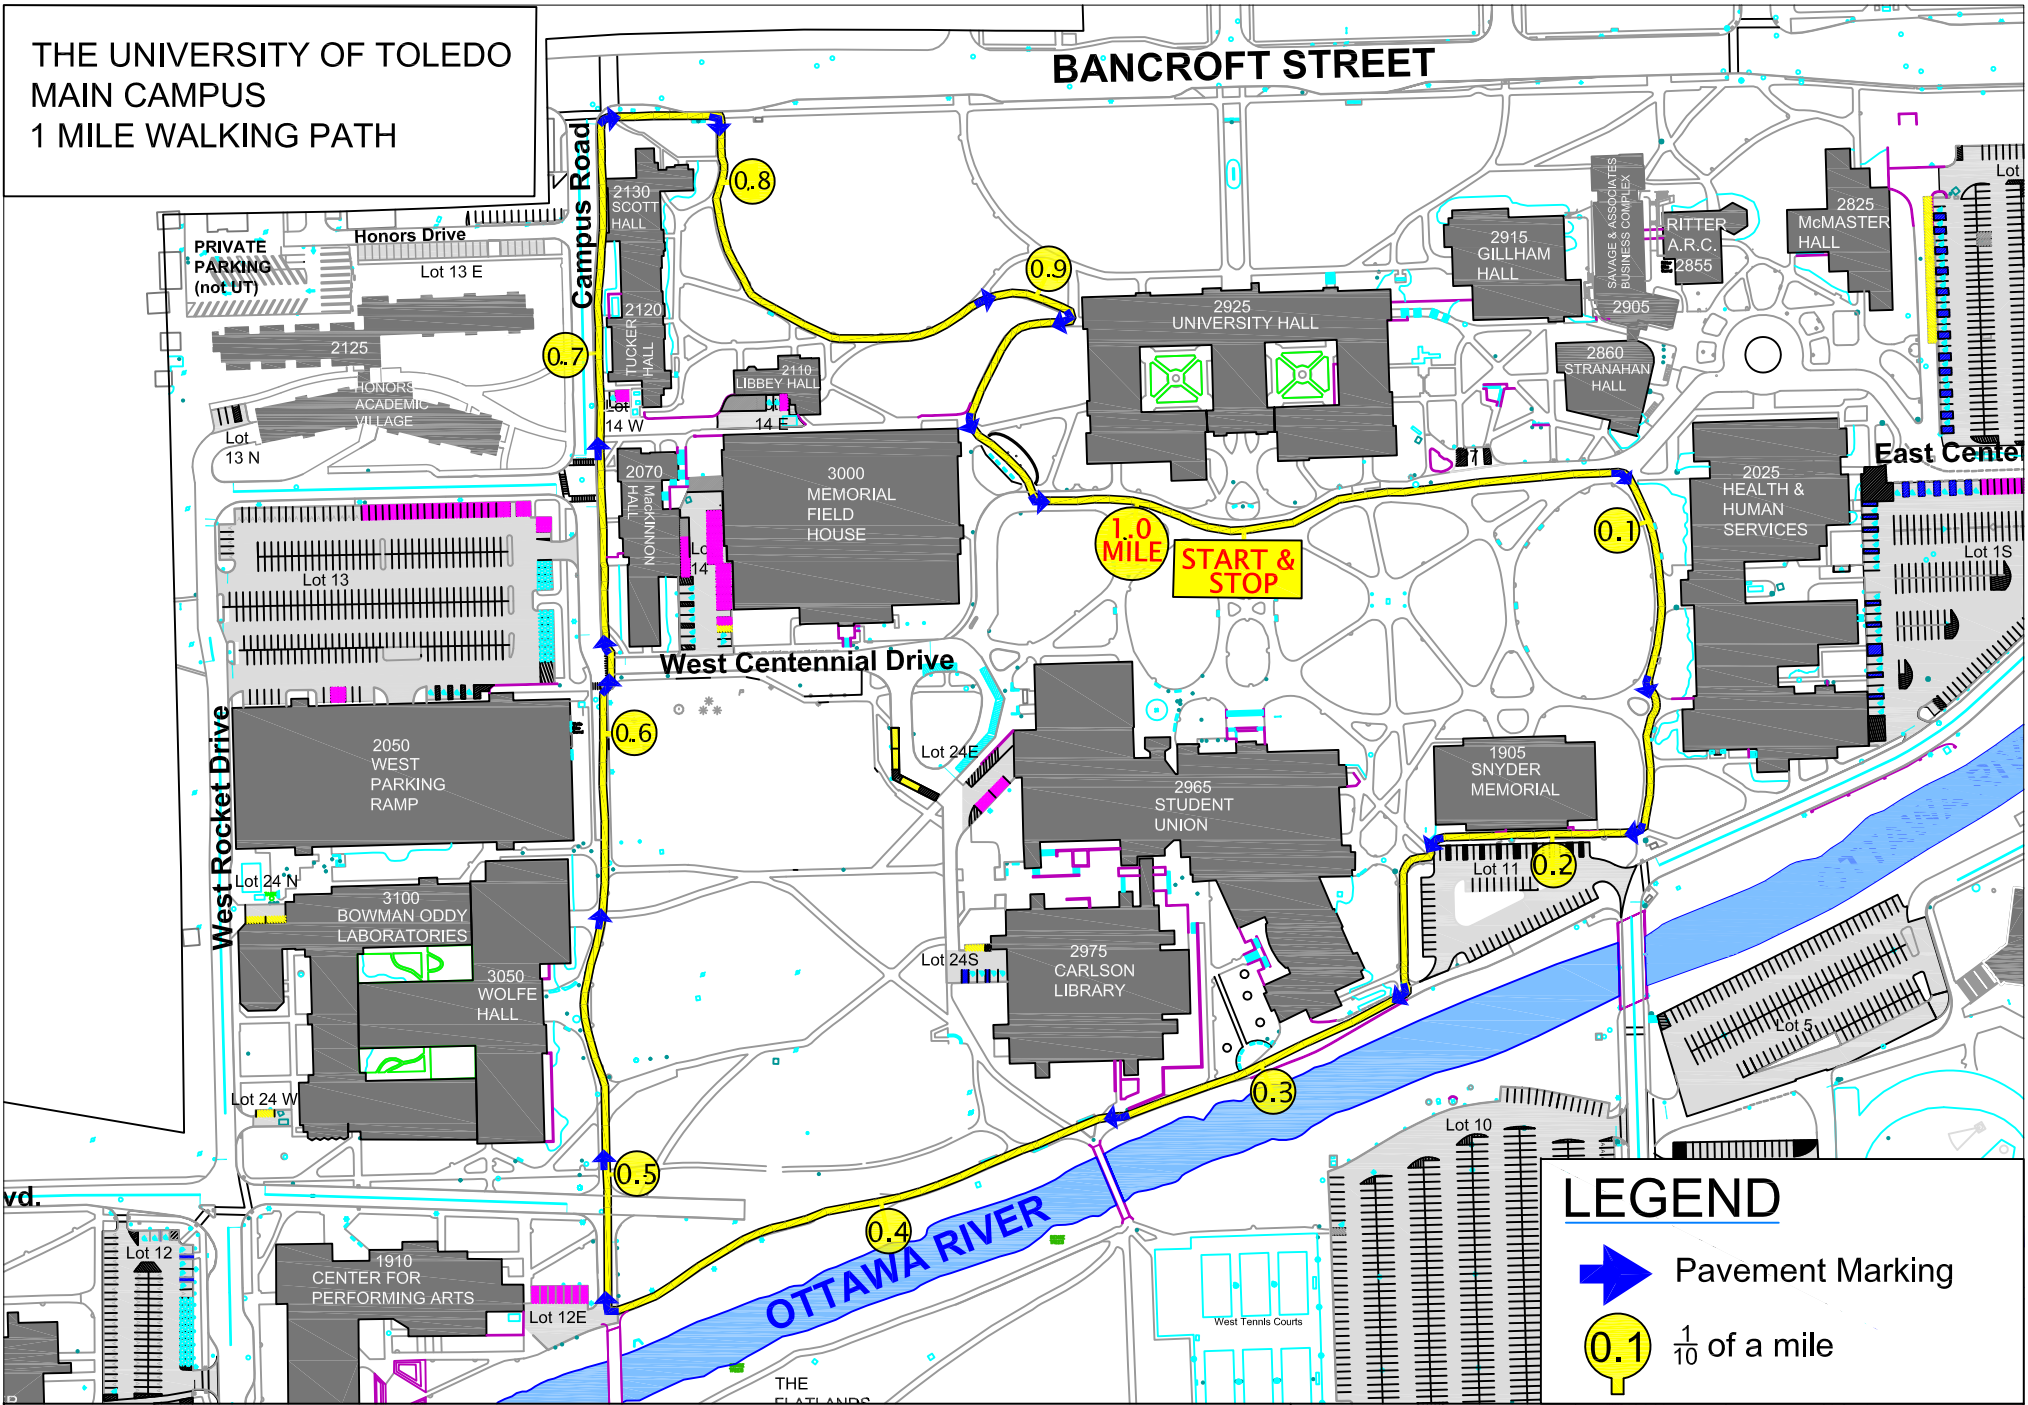

THE UNIVERSITY OF TOLEDO
 MAIN CAMPUS
 1 MILE WALKING PATH

LEGEND

-  Pavement Marking
-  0.1 $\frac{1}{10}$ of a mile

University of Toledo Main Campus

One Mile Walking Path

Numeric Scale: 1" = 240'

Graphic Scale:

THE UNIVERSITY OF
TOLEDO
 1872

Facilities Information Systems
 Facilities and Construction
 Revised On: July 08, 2016