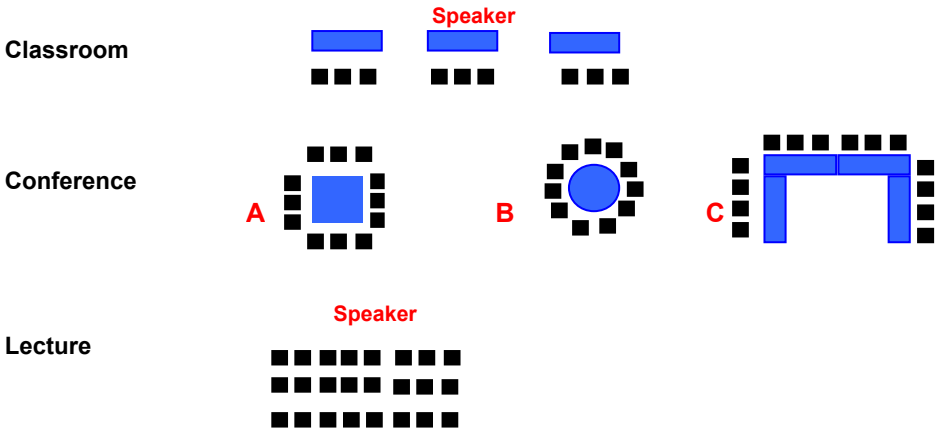

	Campus Phone
	Emergency Exit
	Retractable Wall
	Electrical
	Door
	Writing boards
	Table
	Table
	Chair
	Data Line
	Cable Line
	Mic connection
	Window

Room Capacity:

- Classroom 30
- Conference 30
- Lecture 60
- 8' Rectangular tables / 8 chairs 32
- Round tables / 8 chairs 40

Set up styles:

Available amenities: lectern, portable sound system / mic \$25, TV/VCR/DVD, screen, overhead projector, dry erase easel/pad holder, trash cans